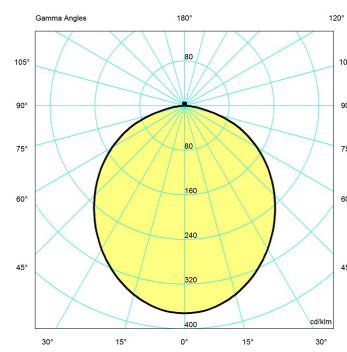

Light distribution diagrams

Cartesian

Isolux

Polar

Bug