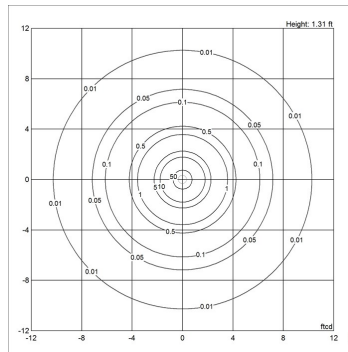

Design

GamFratesi

Finish

Blk, Brass/black, Brass/white, Wht

Weight

Min: 6.724 lbs Max: 7.937 lbs

Voltage

120V

Light distribution diagrams

Cartesian

Isolux

Polar

Bug