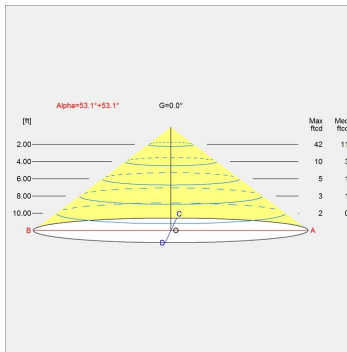

Design

GamFratesi

Finish

Blk, Brass/black, Brass/white, Wht

Weight

Min: 6.724 lbs Max: 7.937 lbs

Voltage

120V

Light distribution diagrams

Cartesian

Isolux

Polar

Bug