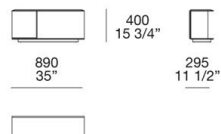

WESTSIDE

JEAN-MARIE MASSAUD (2020)

Elemento retro con mensola Behind sofa element with shelf

TR089