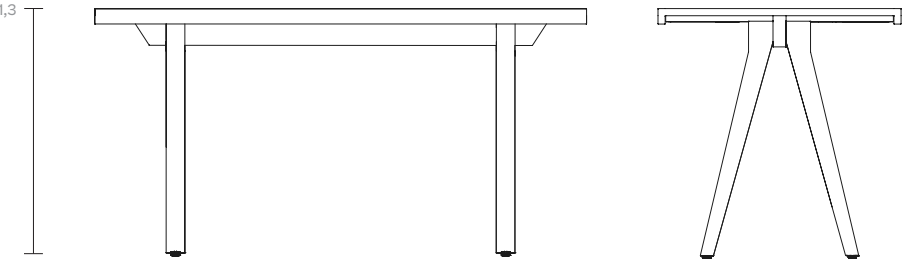

Vieques

Dining High Table

8 Guests 210 Alu Legs

by Patricia Urquiola

kettal

Dining High Table 8 Guests 210 Alu Legs

Designer
Patricia Urquiola

Collection
Vieques

Reference
KS4103100

1/2

Kettal Vieques is a collection characterised by the combination of an aluminium frame with a new and revolutionary three-dimensional fabric, Nido d'Ape, with exceptional technical features, created especially for this collection and exclusively for Kettal.

cm/inch

105/41,3

cm/inch

210/82,6

100/39,3

kettal

Dining High Table 8 Guests 210 Alu Legs

Designer
Patricia Urquiola