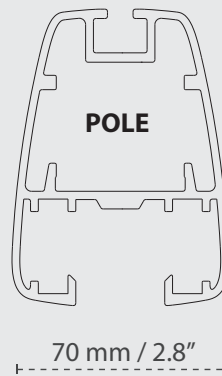

RAL 1013
Beige
Limestone

SIPO

DIMENSIONS

ARCHITECTURE / FULL BLACK / SAND

ARCHITECTURE / FULL BLACK

SAND

95 mm / 3.7"

55 mm / 2.2"

	A cm/ft	B cm/ft	C cm/ft	D cm/ft	E cm/ft	F cm/ft	G cm/ft	H cm/ft	I cm/ft	J cm/ft	K cm/ft
ARCHI / FULL BLACK 3 x 3 m / 9' 10" x 9' 10"	365/11' 12"	195/6' 5"	185/6' 1"	260/8' 6"	280/9' 2"	128/4' 2"	325/10' 8"	410/13' 5"	77/2' 6"	265/8' 8"	0/0"
SAND 3 x 3 m / 9' 10" x 9' 10"	365/11' 12"	195/6' 5"	185/6' 1"	260/8' 6"	280/9' 2"	128/4' 2"	325/10' 8"	410/13' 5"	77/2' 6"	265/8' 8"	0/0"

DIMENSIONS BASE (mm/inch)

ARCHITECTURE / FULL BLACK

912/3'

190/7.5"

SAND

912/3'

206/8.1"

DIMENSIONS / MATERIALS SPIGOT (mm/inch)