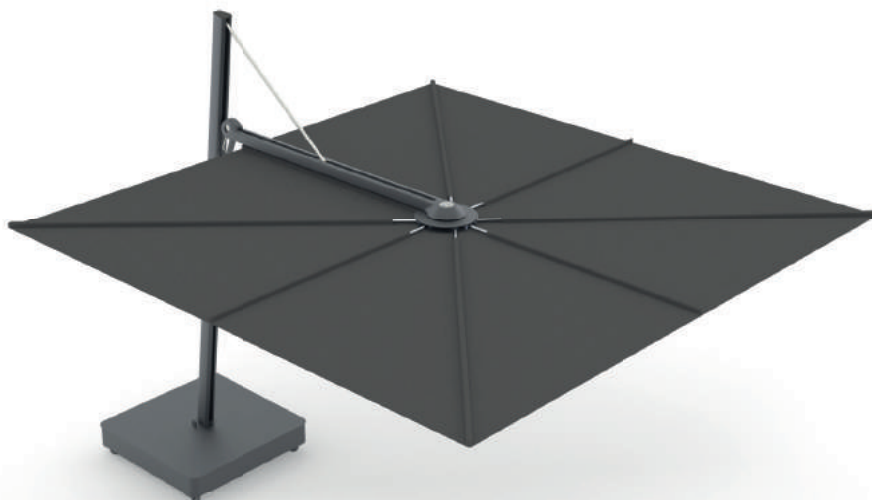

MODELS

ARCHITECTURE

RAL 9018
Papyrus White

FULL BLACK

Sunbrella
Black

RAL9005 Black

SAND

Sunbrella
Sand

RAL 1013
Beige
Limestone

SIPO

DIMENSIONS

ARCHITECTURE / FULL BLACK / SAND

ARCHITECTURE / FULL BLACK

SAND

95 mm / 3.7"

55 mm / 2.2"

DIMENSIONS BASE (mm/inch)

ARCHITECTURE / FULL BLACK

912/3'

190/7.5"

SAND

912/3'

206/8.1"

DIMENSIONS / MATERIALS SPIGOT (mm/inch)

ARCHITECTURE / FULL BLACK / SAND

MATERIALS

FABRIC

Sunbrella - 100% Acryl 260 gr/m²
More details - see spec sheet Fabrics

RIBS

Glass fiber ribs - Ø 16mm

POLE

Aluminum,
powder coated