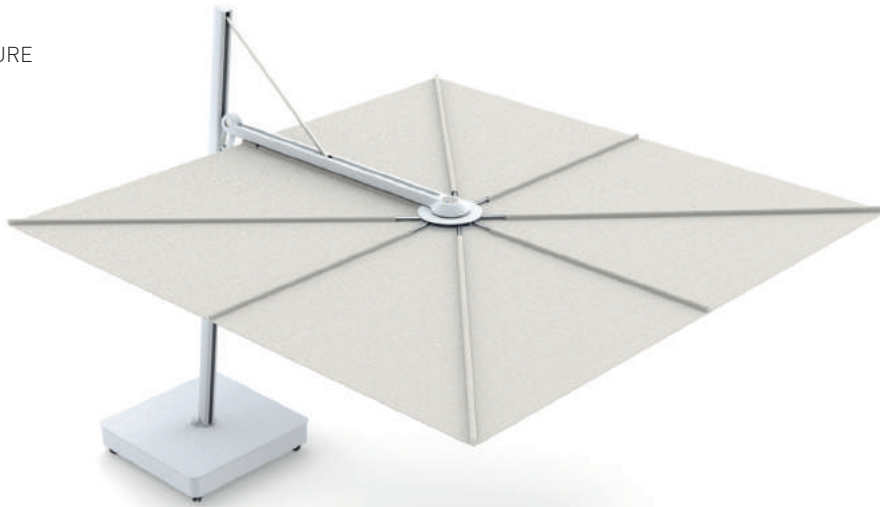

MODELS

ARCHITECTURE

RAL 9018
Papyrus White

FULL BLACK

Sunbrella
Black

RAL9005 Black

SAND

Sunbrella
Sand

RAL 1013
Beige
Limestone

SIPO

DIMENSIONS

ARCHITECTURE / FULL BLACK / SAND

ARCHITECTURE / FULL BLACK

SAND

95 mm / 3.7"

55 mm / 2.2"

DIMENSIONS BASE (mm/inch)

ARCHITECTURE / FULL BLACK

912/3'

190/7.5"

SAND

912/3'

206/8.1"

DIMENSIONS / MATERIALS SPIGOT (mm/inch)

ARCHITECTURE / FULL BLACK / SAND

MATERIALS

FABRIC

Sunbrella - 100% Acryl 260 gr/m²
More details - see spec sheet Fabrics

RIBS

Glass fiber ribs - Ø 16mm

POLE

Aluminum,
powder coated