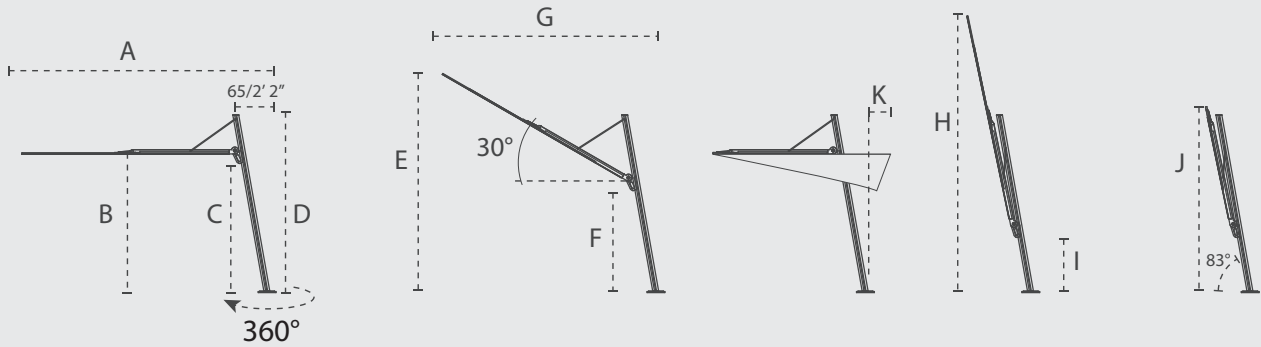

RAL 1013
Beige
Limestone

SIPO

DIMENSIONS

ARCHITECTURE / FULL BLACK / SAND

ARCHITECTURE / FULL BLACK

SAND

95 mm / 3.7"

55 mm / 2.2"

	A cm/ft	B cm/ft	C cm/ft	D cm/ft	E cm/ft	F cm/ft	G cm/ft	H cm/ft	I cm/ft	J cm/ft	K cm/ft
ARCHI / FULL BLACK 3 x 3 m / 9' 10" x 9' 10"	365/11' 12"	195/6' 5"	185/6' 1"	260/8' 6"	280/9' 2"	128/4' 2"	325/10' 8"	410/13' 5"	77/2' 6"	265/8' 8"	0/0"
SAND 3 x 3 m / 9' 10" x 9' 10"	365/11' 12"	195/6' 5"	185/6' 1"	260/8' 6"	280/9' 2"	128/4' 2"	325/10' 8"	410/13' 5"	77/2' 6"	265/8' 8"	0/0"

DIMENSIONS BASE (mm/inch)

ARCHITECTURE / FULL BLACK

912/3'

190/7.5"

SAND

912/3'

206/8.1"

DIMENSIONS / MATERIALS SPIGOT (mm/inch)

PACKAGING & TRANSPORT

Versa UX	L (cm)	W (cm)	H (cm)	Weight (kg)	L (")	W (")	H (")	Weight (lbs)
Umbrella box	265	36	33	32	8'8"	1'2"	1'1"	70
Base box	95	95	24	35	8'8"	37'4"	37'4"	77

NICE TO KNOW

- Spare parts available
- Designed and manufactured in Belgium
- Warranty between 15 and 2 years, see Warranty Sheet
- Download manual (QR-code included)
- Storage bag included (Sunbrella Flanelle)
- Wind speeds up to 5 beaufort, 30 km/h, 18 mph when base is permanently fixed
- Tested at TU Delft