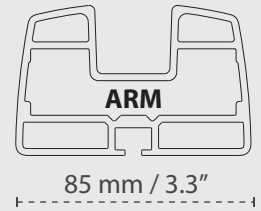

RAL 1013
Beige
Limestone

SIPO

DIMENSIONS

ARCHITECTURE / FULL BLACK / SAND

ARCHITECTURE / FULL BLACK

SAND

95 mm / 3.7"

55 mm / 2.2"

	A cm/ft	B cm/ft	C cm/ft	D cm/ft	E cm/ft	F cm/ft	G cm/ft	H cm/ft	I cm/ft	J cm/ft	K cm/ft
ARCHI / FULL BLACK 3 x 3 m / 9' 10" x 9' 10"	365/11' 12"	195/6' 5"	185/6' 1"	260/8' 6"	280/9' 2"	128/4' 2"	325/10' 8"	410/13' 5"	77/2' 6"	265/8' 8"	0/0"
SAND 3 x 3 m / 9' 10" x 9' 10"	365/11' 12"	195/6' 5"	185/6' 1"	260/8' 6"	280/9' 2"	128/4' 2"	325/10' 8"	410/13' 5"	77/2' 6"	265/8' 8"	0/0"

DIMENSIONS BASE (mm/inch)

ARCHITECTURE / FULL BLACK

912/3'

190/7.5"

SAND

912/3'

206/8.1"

DIMENSIONS / MATERIALS SPIGOT (mm/inch)