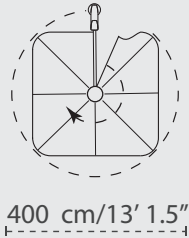

RAL 1013
Beige
Limestone

SIPO

DIMENSIONS

ARCHITECTURE / FULL BLACK / SAND

ARCHITECTURE / FULL BLACK

SAND

95 mm / 3.7"

55 mm / 2.2"

	A cm/ft	B cm/ft	C cm/ft	D cm/ft	E cm/ft	F cm/ft	G cm/ft	H cm/ft	I cm/ft	J cm/ft	K cm/ft
ARCHI / FULL BLACK 3 x 3 m / 9' 10" x 9' 10"	365/11' 12"	195/6' 5"	185/6' 1"	260/8' 6"	280/9' 2"	128/4' 2"	325/10' 8"	410/13' 5"	77/2' 6"	265/8' 8"	0/0"
SAND 3 x 3 m / 9' 10" x 9' 10"	365/11' 12"	195/6' 5"	185/6' 1"	260/8' 6"	280/9' 2"	128/4' 2"	325/10' 8"	410/13' 5"	77/2' 6"	265/8' 8"	0/0"

DIMENSIONS BASE (mm/inch)

ARCHITECTURE / FULL BLACK

912/3'

190/7.5"

SAND

912/3'

206/8.1"

DIMENSIONS / MATERIALS SPIGOT (mm/inch)