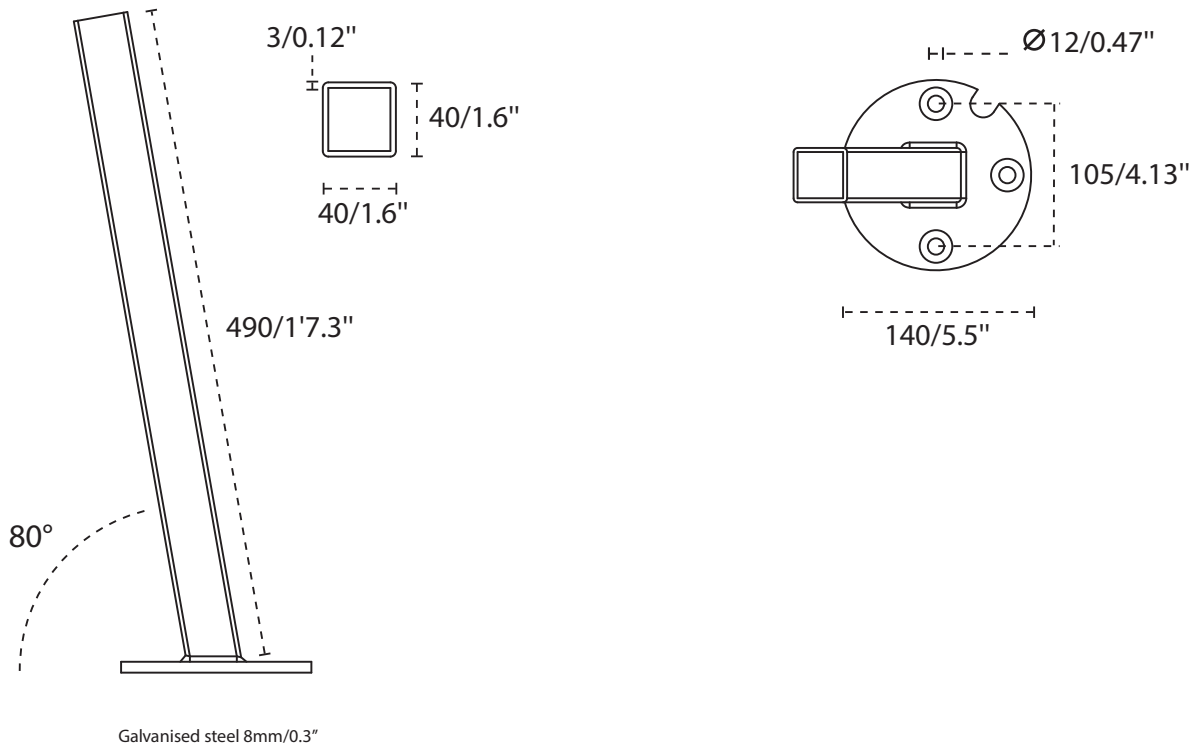

DIMENSIONS / MATERIALS SPIGOT (mm/inch)

ARCHITECTURE / FULL BLACK / SAND