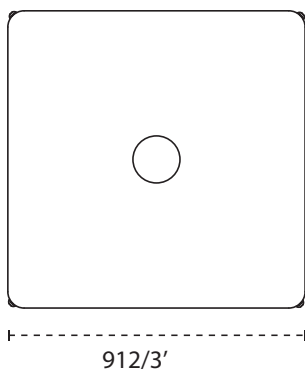

RAL 1013
Beige
Limestone

SIPO

DIMENSIONS

ARCHITECTURE / FULL BLACK / SAND

ARCHITECTURE / FULL BLACK

SAND

95 mm / 3.7"

55 mm / 2.2"

	A cm/ft	B cm/ft	C cm/ft	D cm/ft	E cm/ft	F cm/ft	G cm/ft	H cm/ft	I cm/ft	J cm/ft	K cm/ft
ARCHI / FULL BLACK 3 x 3 m / 9' 10" x 9' 10"	365/11' 12"	195/6' 5"	185/6' 1"	260/8' 6"	280/9' 2"	128/4' 2"	325/10' 8"	410/13' 5"	77/2' 6"	265/8' 8"	0/0"
SAND 3 x 3 m / 9' 10" x 9' 10"	365/11' 12"	195/6' 5"	185/6' 1"	260/8' 6"	280/9' 2"	128/4' 2"	325/10' 8"	410/13' 5"	77/2' 6"	265/8' 8"	0/0"

DIMENSIONS BASE (mm/inch)

ARCHITECTURE / FULL BLACK

912/3'

190/7.5"

SAND

912/3'

206/8.1"

DIMENSIONS / MATERIALS SPIGOT (mm/inch)