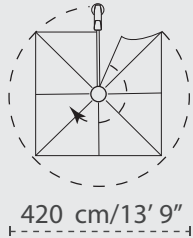

RAL 1013
Beige
Limestone

SIPO

DIMENSIONS

ARCHITECTURE / FULL BLACK / SAND

ARCHITECTURE / FULL BLACK

SAND

95 mm / 3.7"

55 mm / 2.2"

	A cm/ft	B cm/ft	C cm/ft	D cm/ft	E cm/ft	F cm/ft	G cm/ft	H cm/ft	I cm/ft	J cm/ft	K cm/ft
ARCHI / FULL BLACK 3 x 3 m / 9' 10" x 9' 10"	365/11' 12"	195/6' 5"	185/6' 1"	260/8' 6"	280/9' 2"	128/4' 2"	325/10' 8"	410/13' 5"	77/2' 6"	265/8' 8"	0/0"
SAND 3 x 3 m / 9' 10" x 9' 10"	365/11' 12"	195/6' 5"	185/6' 1"	260/8' 6"	280/9' 2"	128/4' 2"	325/10' 8"	410/13' 5"	77/2' 6"	265/8' 8"	0/0"

DIMENSIONS BASE (mm/inch)

ARCHITECTURE / FULL BLACK

912/3'

190/7.5"

SAND

912/3'

206/8.1"

DIMENSIONS / MATERIALS SPIGOT (mm/inch)