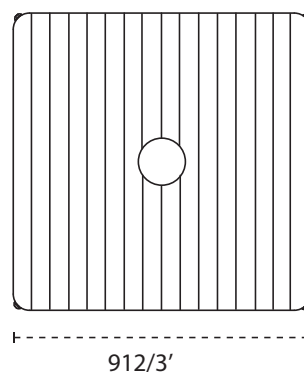

	A cm/ft	B cm/ft	C cm/ft	D cm/ft	E cm/ft	F cm/ft	G cm/ft	H cm/ft	I cm/ft	J cm/ft	K cm/ft
ARCHI / FULL BLACK 3 x 3 m / 9' 10" x 9' 10"	365/11' 12"	195/6' 5"	185/6' 1"	260/8' 6"	280/9' 2"	128/4' 2"	325/10' 8"	410/13' 5"	77/2' 6"	265/8' 8"	0/0"
SAND 3 x 3 m / 9' 10" x 9' 10"	365/11' 12"	195/6' 5"	185/6' 1"	260/8' 6"	280/9' 2"	128/4' 2"	325/10' 8"	410/13' 5"	77/2' 6"	265/8' 8"	0/0"

DIMENSIONS BASE (mm/inch)

ARCHITECTURE / FULL BLACK

912/3'

190/7.5"

SAND

912/3'

206/8.1"

DIMENSIONS / MATERIALS SPIGOT (mm/inch)