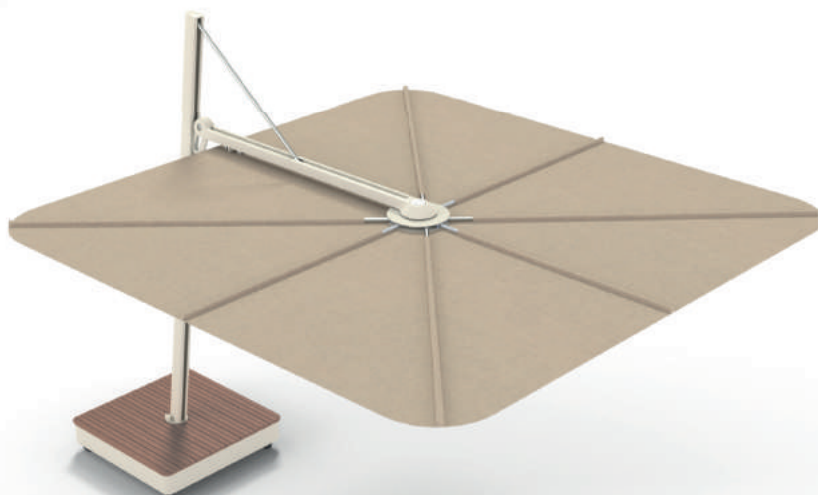

MODELS

ARCHITECTURE

RAL 9018
Papyrus White

FULL BLACK

Sunbrella
Black

RAL9005 Black

SAND

Sunbrella
Sand

RAL 1013
Beige
Limestone

SIPO

DIMENSIONS

ARCHITECTURE / FULL BLACK / SAND

ARCHITECTURE / FULL BLACK

SAND

95 mm / 3.7"

55 mm / 2.2"

DIMENSIONS BASE (mm/inch)

ARCHITECTURE / FULL BLACK

912/3'

190/7.5"

SAND

912/3'

206/8.1"

DIMENSIONS / MATERIALS SPIGOT (mm/inch)

ARCHITECTURE / FULL BLACK / SAND

MATERIALS

FABRIC

Sunbrella - 100% Acryl 260 gr/m²
More details - see spec sheet Fabrics

RIBS

Glass fiber ribs - Ø 16mm

POLE

Aluminum,
powder coated