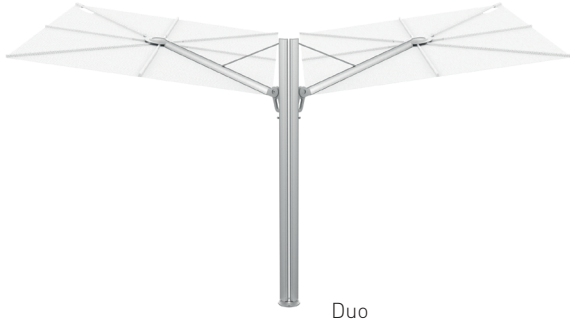

## MODELS

Straight

Forward

Opposite

Duo

Multi

## POSITIONS

### POLE

Naturally anodized aluminum.

Also available in

White (RAL 9016 TEC)  
and Dusk (RAL 8022 TEC)