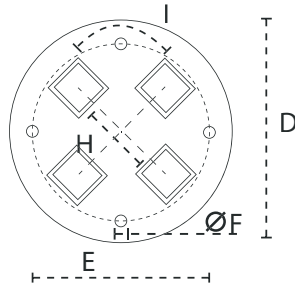

DIMENSIONS

STRAIGHT

FORWARD

		A	B	C	D	E	F	G	H	I	J	K	L
		cm/ft	cm/ft	cm/ft	cm/ft	cm/ft	cm/ft	cm/ft	cm/ft	cm/ft	cm/ft	cm/ft	cm/ft
Straight	2.5m/8' 2"	295/9' 8"	200/6' 7"	185/6' 1"	260/8' 7"	270/8' 10.3"	135/4' 5"	240/7' 10.5"	360/11' 10"	90/2' 11"	260/8' 7"	35/1' 1.8"	370/12' 2"
	3m/9' 10"	345/11' 4"	205/6' 9"	185/6' 1"	260/8' 7"	280/9' 2"	140/4' 7"	250/8' 2.4"	400/13' 2"	80/2' 8"	270/8' 10"	50/1' 7.7"	435/14' 3"
Forward	2.5m/8' 2"	330/10' 10"	195/6' 5"	180/5' 11"	255/8' 8"	270/8' 10.3"	135/4' 5"	305/10'	350/11' 6"	90/2' 11"	260/8' 7"	0/0"	370/12' 2"
	3 m/9' 10"	380/12' 6"	195/6' 5"	180/5' 11"	255/8' 8"	280/9' 2"	140/4' 7"	315/10' 4"	390/12' 10"	80/2' 8"	260/8' 7"	5/1' 1.97"	435/14' 3"

	A	B	C	D	E	F	G	J	I	M	M'	N	N'
	cm/ft	cm/ft	cm/ft	cm/ft	cm/ft	cm/ft	cm/ft	cm/ft	cm/ft	cm/ft	cm/ft	cm/ft	cm/ft
Spectra Duo	253/8' 4"	197/6' 6"	187/6' 2"	260/8' 7"	340/11' 2"	135/4' 5"	210/6' 10.7"	270/8' 10"	50/1' 7.7"	540/17' 9"	644/21' 2"	285/9' 4"	337/11' 1"
Spectra Multi	253/8' 4"	197/6' 6"	187/6' 2"	260/8' 7"	340/11' 2"	140/4' 7"	210/6' 10.7"	270/8' 10"	50/1' 7.7"	540/17' 9"	644/21' 2"	540/17' 9"	644/21' 2"
Opposite 250	295/9' 8"	200/6' 7"	185/6' 1"	260/8' 7"	270/8' 10"	110/3' 7"	240/7' 10.5"	260/8' 6.4"	90/2' 11.4"	560/18' 4.5"	n/a	250/8' 2"	370/12' 2"
Opposite 300	345/11' 4"	205/6' 9"	185/6' 1"	260/8' 7"	280/9' 2"	110/3' 7"	250/8' 2.4"	270/8' 10"	80/2' 7.5"	660/21' 7.8"	n/a	300/9' 10"	435/14' 3"

DIMENSIONS / MATERIALS SPIGOT

SINGLE

Material: Galvanised steel 8mm/0.3"

Geomet (marine grade)  
coated steel 8mm/0.3"  
Nylon 1mm/0.04"

DUO

MULTI

OPPOSITE

	A	B	C	D	E	F	G	H	I
	mm/inch	mm/inch	mm/inch	mm/inch	mm/inch	mm/inch	mm/inch	mm/inch	mm/inch
Straight/Forward	40/1.6"	40/1.6"	3/0.12"	215/8.5"	170/6.7"	11/0.43"	490/17.3"	-	-
Duo	40/1.6"	40/1.6"	3/0.12"	215/8.5"	170/6.7"	11/0.43"	490/17.3"	40/1.6"	45
Multi	40/1.6"	40/1.6"	3/0.12"	215/8.5"	170/6.7"	11/0.43"	490/17.3"	80/3.1"	45
Opposite	40/1.6"	40/1.6"	3/0.12"	215/8.5"	170/6.7"	11/0.43"	490/17.3"	80/3.1"	-