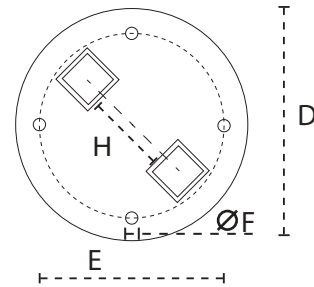

DIMENSIONS

STRAIGHT

FORWARD

		A	B	C	D	E	F	G	H	I	J	K	L
		cm/ft	cm/ft	cm/ft	cm/ft	cm/ft	cm/ft	cm/ft	cm/ft	cm/ft	cm/ft	cm/ft	cm/ft
Straight	2.5m/8' 2"	295/9' 8"	200/6' 7"	185/6' 1"	260/8' 7"	270/8' 10.3"	135/4' 5"	240/7' 10.5"	360/11' 10"	90/2' 11"	260/8' 7"	35/1' 1.8"	370/12' 2"
	3m/9' 10"	345/11' 4"	205/6' 9"	185/6' 1"	260/8' 7"	280/9' 2"	140/4' 7"	250/8' 2.4"	400/13' 2"	80/2' 8"	270/8' 10"	50/1' 7.7"	435/14' 3"
Forward	2.5m/8' 2"	330/10' 10"	195/6' 5"	180/5' 11"	255/8' 8"	270/8' 10.3"	135/4' 5"	305/10'	350/11' 6"	90/2' 11"	260/8' 7"	0/0"	370/12' 2"
	3 m/9' 10"	380/12' 6"	195/6' 5"	180/5' 11"	255/8' 8"	280/9' 2"	140/4' 7"	315/10' 4"	390/12' 10"	80/2' 8"	260/8' 7"	5/1' 1.97"	435/14' 3"

	A	B	C	D	E	F	G	J	I	M	M'	N	N'
	cm/ft	cm/ft	cm/ft	cm/ft	cm/ft	cm/ft	cm/ft	cm/ft	cm/ft	cm/ft	cm/ft	cm/ft	cm/ft
Spectra Duo	253/8' 4"	197/6' 6"	187/6' 2"	260/8' 7"	340/11' 2"	135/4' 5"	210/6' 10.7"	270/8' 10"	50/1' 7.7"	540/17' 9"	644/21' 2"	285/9' 4"	337/11' 1"
Spectra Multi	253/8' 4"	197/6' 6"	187/6' 2"	260/8' 7"	340/11' 2"	140/4' 7"	210/6' 10.7"	270/8' 10"	50/1' 7.7"	540/17' 9"	644/21' 2"	540/17' 9"	644/21' 2"
Opposite 250	295/9' 8"	200/6' 7"	185/6' 1"	260/8' 7"	270/8' 10"	110/3' 7"	240/7' 10.5"	260/8' 6.4"	90/2' 11.4"	560/18' 4.5"	n/a	250/8' 2"	370/12' 2"
Opposite 300	345/11' 4"	205/6' 9"	185/6' 1"	260/8' 7"	280/9' 2"	110/3' 7"	250/8' 2.4"	270/8' 10"	80/2' 7.5"	660/21' 7.8"	n/a	300/9' 10"	435/14' 3"

DIMENSIONS / MATERIALS SPIGOT

SINGLE

Material: Galvanised steel 8mm/0.3"

Geomet (marine grade)  
coated steel 8mm/0.3"  
Nylon 1mm/0.04"

DUO

MULTI

OPPOSITE

	A	B	C	D	E	F	G	H	I
	mm/inch	mm/inch	mm/inch	mm/inch	mm/inch	mm/inch	mm/inch	mm/inch	mm/inch
Straight/Forward	40/1.6"	40/1.6"	3/0.12"	215/8.5"	170/6.7"	11/0.43"	490/17.3"	-	-
Duo	40/1.6"	40/1.6"	3/0.12"	215/8.5"	170/6.7"	11/0.43"	490/17.3"	40/1.6"	45
Multi	40/1.6"	40/1.6"	3/0.12"	215/8.5"	170/6.7"	11/0.43"	490/17.3"	80/3.1"	45
Opposite	40/1.6"	40/1.6"	3/0.12"	215/8.5"	170/6.7"	11/0.43"	490/17.3"	80/3.1"	-