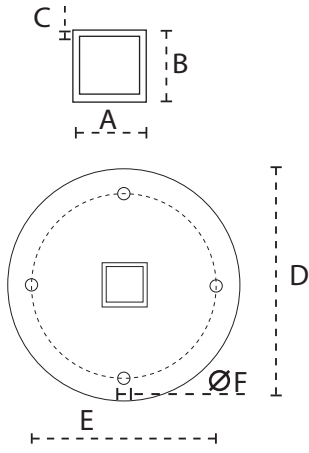

## POSITIONS

DIMENSIONS

STRAIGHT

FORWARD

		A	B	C	D	E	F	G	H	I	J	K	L
		cm/ft	cm/ft	cm/ft	cm/ft	cm/ft	cm/ft	cm/ft	cm/ft	cm/ft	cm/ft	cm/ft	cm/ft
Straight	2.5m/8' 2"	295/9' 8"	200/6' 7"	185/6' 1"	260/8' 7"	270/8' 10.3"	135/4' 5"	240/7' 10.5"	360/11' 10"	90/2' 11"	260/8' 7"	35/1' 1.8"	370/12' 2"
	3m/9' 10"	345/11' 4"	205/6' 9"	185/6' 1"	260/8' 7"	280/9' 2"	140/4' 7"	250/8' 2.4"	400/13' 2"	80/2' 8"	270/8' 10"	50/1' 7.7"	435/14' 3"
Forward	2.5m/8' 2"	330/10' 10"	195/6' 5"	180/5' 11"	255/8' 8"	270/8' 10.3"	135/4' 5"	305/10'	350/11' 6"	90/2' 11"	260/8' 7"	0/0"	370/12' 2"
	3 m/9' 10"	380/12' 6"	195/6' 5"	180/5' 11"	255/8' 8"	280/9' 2"	140/4' 7"	315/10' 4"	390/12' 10"	80/2' 8"	260/8' 7"	5/1' 1.97"	435/14' 3"

	A	B	C	D	E	F	G	J	I	M	M'	N	N'
	cm/ft	cm/ft	cm/ft	cm/ft	cm/ft	cm/ft	cm/ft	cm/ft	cm/ft	cm/ft	cm/ft	cm/ft	cm/ft
Spectra Duo	253/8' 4"	197/6' 6"	187/6' 2"	260/8' 7"	340/11' 2"	135/4' 5"	210/6' 10.7"	270/8' 10"	50/1' 7.7"	540/17' 9"	644/21' 2"	285/9' 4"	337/11' 1"
Spectra Multi	253/8' 4"	197/6' 6"	187/6' 2"	260/8' 7"	340/11' 2"	140/4' 7"	210/6' 10.7"	270/8' 10"	50/1' 7.7"	540/17' 9"	644/21' 2"	540/17' 9"	644/21' 2"
Opposite 250	295/9' 8"	200/6' 7"	185/6' 1"	260/8' 7"	270/8' 10"	110/3' 7"	240/7' 10.5"	260/8' 6.4"	90/2' 11.4"	560/18' 4.5"	n/a	250/8' 2"	370/12' 2"
Opposite 300	345/11' 4"	205/6' 9"	185/6' 1"	260/8' 7"	280/9' 2"	110/3' 7"	250/8' 2.4"	270/8' 10"	80/2' 7.5"	660/21' 7.8"	n/a	300/9' 10"	435/14' 3"

DIMENSIONS / MATERIALS SPIGOT

SINGLE

Material: Galvanised steel 8mm/0.3"

Geomet (marine grade)  
coated steel 8mm/0.3"  
Nylon 1mm/0.04"

DUO

MULTI

OPPOSITE

	A	B	C	D	E	F	G	H	I
	mm/inch	mm/inch	mm/inch	mm/inch	mm/inch	mm/inch	mm/inch	mm/inch	mm/inch
Straight/Forward	40/1.6"	40/1.6"	3/0.12"	215/8.5"	170/6.7"	11/0.43"	490/17.3"	-	-
Duo	40/1.6"	40/1.6"	3/0.12"	215/8.5"	170/6.7"	11/0.43"	490/17.3"	40/1.6"	45
Multi	40/1.6"	40/1.6"	3/0.12"	215/8.5"	170/6.7"	11/0.43"	490/17.3"	80/3.1"	45
Opposite	40/1.6"	40/1.6"	3/0.12"	215/8.5"	170/6.7"	11/0.43"	490/17.3"	80/3.1"	-