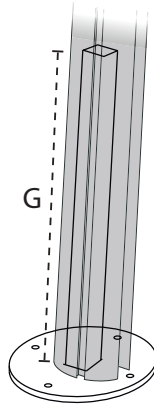

DIMENSIONS

STRAIGHT

FORWARD

		A	B	C	D	E	F	G	H	I	J	K	L
		cm/ft	cm/ft	cm/ft	cm/ft	cm/ft	cm/ft	cm/ft	cm/ft	cm/ft	cm/ft	cm/ft	cm/ft
Straight	2.5m/8' 2"	295/9' 8"	200/6' 7"	185/6' 1"	260/8' 7"	270/8' 10.3"	135/4' 5"	240/7' 10.5"	360/11' 10"	90/2' 11"	260/8' 7"	35/1' 1.8"	370/12' 2"
	3m/9' 10"	345/11' 4"	205/6' 9"	185/6' 1"	260/8' 7"	280/9' 2"	140/4' 7"	250/8' 2.4"	400/13' 2"	80/2' 8"	270/8' 10"	50/1' 7.7"	435/14' 3"
Forward	2.5m/8' 2"	330/10' 10"	195/6' 5"	180/5' 11"	255/8' 8"	270/8' 10.3"	135/4' 5"	305/10'	350/11' 6"	90/2' 11"	260/8' 7"	0/0"	370/12' 2"
	3 m/9' 10"	380/12' 6"	195/6' 5"	180/5' 11"	255/8' 8"	280/9' 2"	140/4' 7"	315/10' 4"	390/12' 10"	80/2' 8"	260/8' 7"	5/1' 1.97"	435/14' 3"

	A	B	C	D	E	F	G	J	I	M	M'	N	N'
	cm/ft	cm/ft	cm/ft	cm/ft	cm/ft	cm/ft	cm/ft	cm/ft	cm/ft	cm/ft	cm/ft	cm/ft	cm/ft
Spectra Duo	253/8' 4"	197/6' 6"	187/6' 2"	260/8' 7"	340/11' 2"	135/4' 5"	210/6' 10.7"	270/8' 10"	50/1' 7.7"	540/17' 9"	644/21' 2"	285/9' 4"	337/11' 1"
Spectra Multi	253/8' 4"	197/6' 6"	187/6' 2"	260/8' 7"	340/11' 2"	140/4' 7"	210/6' 10.7"	270/8' 10"	50/1' 7.7"	540/17' 9"	644/21' 2"	540/17' 9"	644/21' 2"
Opposite 250	295/9' 8"	200/6' 7"	185/6' 1"	260/8' 7"	270/8' 10"	110/3' 7"	240/7' 10.5"	260/8' 6.4"	90/2' 11.4"	560/18' 4.5"	n/a	250/8' 2"	370/12' 2"
Opposite 300	345/11' 4"	205/6' 9"	185/6' 1"	260/8' 7"	280/9' 2"	110/3' 7"	250/8' 2.4"	270/8' 10"	80/2' 7.5"	660/21' 7.8"	n/a	300/9' 10"	435/14' 3"

DIMENSIONS / MATERIALS SPIGOT

SINGLE

Material: Galvanised steel 8mm/0.3"

Geomet (marine grade)  
coated steel 8mm/0.3"  
Nylon 1mm/0.04"

DUO

MULTI

OPPOSITE

	A	B	C	D	E	F	G	H	I
	mm/inch	mm/inch	mm/inch	mm/inch	mm/inch	mm/inch	mm/inch	mm/inch	mm/inch
Straight/Forward	40/1.6"	40/1.6"	3/0.12"	215/8.5"	170/6.7"	11/0.43"	490/17.3"	-	-
Duo	40/1.6"	40/1.6"	3/0.12"	215/8.5"	170/6.7"	11/0.43"	490/17.3"	40/1.6"	45
Multi	40/1.6"	40/1.6"	3/0.12"	215/8.5"	170/6.7"	11/0.43"	490/17.3"	80/3.1"	45
Opposite	40/1.6"	40/1.6"	3/0.12"	215/8.5"	170/6.7"	11/0.43"	490/17.3"	80/3.1"	-