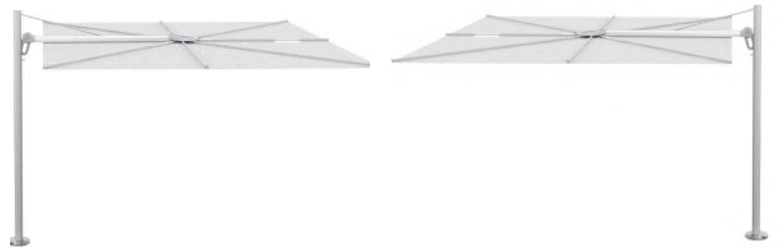

POSITIONS

COLORS

	Marble	Curacao	Mint	Blush	Pepper	Almond	Sand	Blue Storm	Flanelle	Black
SUNBRELLA										
SOLIDUM										
	Natural	Canvas	Grey	Taupe						

All colors of the Sunbrella fabric range furniture grade Solids® (no stripes or patterns) are available on special request with a minimum order quantity of 10 pcs. Contact Umbrosa for more information.