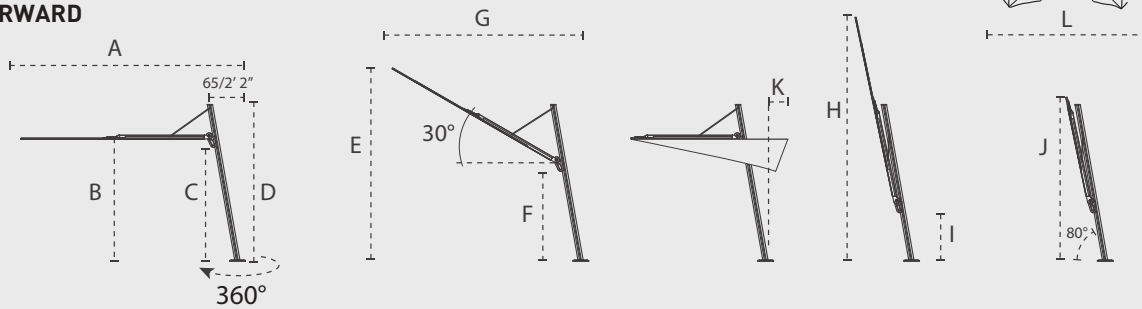

## POSITIONS

DIMENSIONS

STRAIGHT

FORWARD

		A	B	C	D	E	F	G	H	I	J	K	L
		cm/ft	cm/ft	cm/ft	cm/ft	cm/ft	cm/ft	cm/ft	cm/ft	cm/ft	cm/ft	cm/ft	cm/ft
Straight	2.5m/8' 2"	295/9' 8"	200/6' 7"	185/6' 1"	260/8' 7"	270/8' 10.3"	135/4' 5"	240/7' 10.5"	360/11' 10"	90/2' 11"	260/8' 7"	35/1' 1.8"	370/12' 2"
	3m/9' 10"	345/11' 4"	205/6' 9"	185/6' 1"	260/8' 7"	280/9' 2"	140/4' 7"	250/8' 2.4"	400/13' 2"	80/2' 8"	270/8' 10"	50/1' 7.7"	435/14' 3"
Forward	2.5m/8' 2"	330/10' 10"	195/6' 5"	180/5' 11"	255/8' 8"	270/8' 10.3"	135/4' 5"	305/10'	350/11' 6"	90/2' 11"	260/8' 7"	0/0"	370/12' 2"
	3 m/9' 10"	380/12' 6"	195/6' 5"	180/5' 11"	255/8' 8"	280/9' 2"	140/4' 7"	315/10' 4"	390/12' 10"	80/2' 8"	260/8' 7"	5/1' 1.97"	435/14' 3"

	A	B	C	D	E	F	G	J	I	M	M'	N	N'
	cm/ft	cm/ft	cm/ft	cm/ft	cm/ft	cm/ft	cm/ft	cm/ft	cm/ft	cm/ft	cm/ft	cm/ft	cm/ft
Spectra Duo	253/8' 4"	197/6' 6"	187/6' 2"	260/8' 7"	340/11' 2"	135/4' 5"	210/6' 10.7"	270/8' 10"	50/1' 7.7"	540/17' 9"	644/21' 2"	285/9' 4"	337/11' 1"
Spectra Multi	253/8' 4"	197/6' 6"	187/6' 2"	260/8' 7"	340/11' 2"	140/4' 7"	210/6' 10.7"	270/8' 10"	50/1' 7.7"	540/17' 9"	644/21' 2"	540/17' 9"	644/21' 2"
Opposite 250	295/9' 8"	200/6' 7"	185/6' 1"	260/8' 7"	270/8' 10"	110/3' 7"	240/7' 10.5"	260/8' 6.4"	90/2' 11.4"	560/18' 4.5"	n/a	250/8' 2"	370/12' 2"
Opposite 300	345/11' 4"	205/6' 9"	185/6' 1"	260/8' 7"	280/9' 2"	110/3' 7"	250/8' 2.4"	270/8' 10"	80/2' 7.5"	660/21' 7.8"	n/a	300/9' 10"	435/14' 3"

DIMENSIONS / MATERIALS SPIGOT

SINGLE

Material: Galvanised steel 8mm/0.3"

Geomet (marine grade)  
coated steel 8mm/0.3"  
Nylon 1mm/0.04"

DUO

MULTI

OPPOSITE

	A	B	C	D	E	F	G	H	I
	mm/inch	mm/inch	mm/inch	mm/inch	mm/inch	mm/inch	mm/inch	mm/inch	mm/inch
Straight/Forward	40/1.6"	40/1.6"	3/0.12"	215/8.5"	170/6.7"	11/0.43"	490/17.3"	-	-
Duo	40/1.6"	40/1.6"	3/0.12"	215/8.5"	170/6.7"	11/0.43"	490/17.3"	40/1.6"	45
Multi	40/1.6"	40/1.6"	3/0.12"	215/8.5"	170/6.7"	11/0.43"	490/17.3"	80/3.1"	45
Opposite	40/1.6"	40/1.6"	3/0.12"	215/8.5"	170/6.7"	11/0.43"	490/17.3"	80/3.1"	-