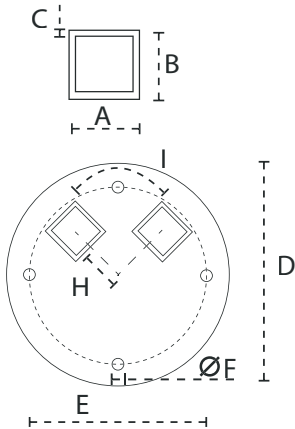

DIMENSIONS

STRAIGHT

FORWARD

		A	B	C	D	E	F	G	H	I	J	K	L
		cm/ft	cm/ft	cm/ft	cm/ft	cm/ft	cm/ft	cm/ft	cm/ft	cm/ft	cm/ft	cm/ft	cm/ft
Straight	2.5m/8' 2"	295/9' 8"	200/6' 7"	185/6' 1"	260/8' 7"	270/8' 10.3"	135/4' 5"	240/7' 10.5"	360/11' 10"	90/2' 11"	260/8' 7"	35/1' 1.8"	370/12' 2"
	3m/9' 10"	345/11' 4"	205/6' 9"	185/6' 1"	260/8' 7"	280/9' 2"	140/4' 7"	250/8' 2.4"	400/13' 2"	80/2' 8"	270/8' 10"	50/1' 7.7"	435/14' 3"
Forward	2.5m/8' 2"	330/10' 10"	195/6' 5"	180/5' 11"	255/8' 8"	270/8' 10.3"	135/4' 5"	305/10'	350/11' 6"	90/2' 11"	260/8' 7"	0/0"	370/12' 2"
	3 m/9' 10"	380/12' 6"	195/6' 5"	180/5' 11"	255/8' 8"	280/9' 2"	140/4' 7"	315/10' 4"	390/12' 10"	80/2' 8"	260/8' 7"	5/1' 1.97"	435/14' 3"

	A	B	C	D	E	F	G	J	I	M	M'	N	N'
	cm/ft	cm/ft	cm/ft	cm/ft	cm/ft	cm/ft	cm/ft	cm/ft	cm/ft	cm/ft	cm/ft	cm/ft	cm/ft
Spectra Duo	253/8' 4"	197/6' 6"	187/6' 2"	260/8' 7"	340/11' 2"	135/4' 5"	210/6' 10.7"	270/8' 10"	50/1' 7.7"	540/17' 9"	644/21' 2"	285/9' 4"	337/11' 1"
Spectra Multi	253/8' 4"	197/6' 6"	187/6' 2"	260/8' 7"	340/11' 2"	140/4' 7"	210/6' 10.7"	270/8' 10"	50/1' 7.7"	540/17' 9"	644/21' 2"	540/17' 9"	644/21' 2"
Opposite 250	295/9' 8"	200/6' 7"	185/6' 1"	260/8' 7"	270/8' 10"	110/3' 7"	240/7' 10.5"	260/8' 6.4"	90/2' 11.4"	560/18' 4.5"	n/a	250/8' 2"	370/12' 2"
Opposite 300	345/11' 4"	205/6' 9"	185/6' 1"	260/8' 7"	280/9' 2"	110/3' 7"	250/8' 2.4"	270/8' 10"	80/2' 7.5"	660/21' 7.8"	n/a	300/9' 10"	435/14' 3"

DIMENSIONS / MATERIALS SPIGOT

SINGLE

Material: Galvanised steel 8mm/0.3"

Geomet (marine grade)  
coated steel 8mm/0.3"  
Nylon 1mm/0.04"

DUO

MULTI

OPPOSITE

	A	B	C	D	E	F	G	H	I
	mm/inch	mm/inch	mm/inch	mm/inch	mm/inch	mm/inch	mm/inch	mm/inch	mm/inch
Straight/Forward	40/1.6"	40/1.6"	3/0.12"	215/8.5"	170/6.7"	11/0.43"	490/17.3"	-	-
Duo	40/1.6"	40/1.6"	3/0.12"	215/8.5"	170/6.7"	11/0.43"	490/17.3"	40/1.6"	45
Multi	40/1.6"	40/1.6"	3/0.12"	215/8.5"	170/6.7"	11/0.43"	490/17.3"	80/3.1"	45
Opposite	40/1.6"	40/1.6"	3/0.12"	215/8.5"	170/6.7"	11/0.43"	490/17.3"	80/3.1"	-