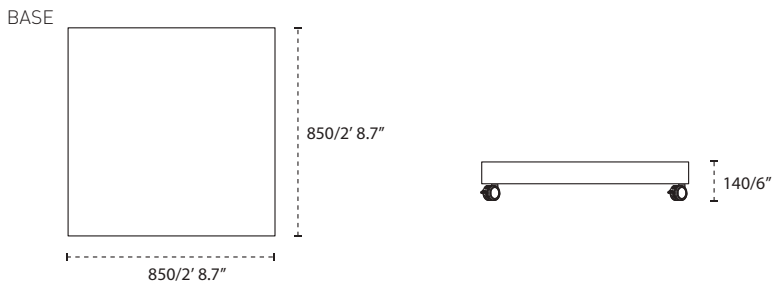

## DIMENSIONS

### NANO UX

+/- 2% Tolerance	A cm/ft	B cm/ft	C cm/ft	D cm/ft	E cm/ft	F cm/ft	G cm/ft	H cm/ft	I cm/ft	J cm/ft
2.5m/8' 2"	250/8' 2"	210/7' 2.6"	190/6' 2.8"	39/1' 3.4"	250/8' 2.4"	355/11' 7.8"	210/6' 10.7"	30/ 11.8"	190/6' 2.8"	265/8' 8.3"

## DIMENSIONS BASE (MM/INCH)