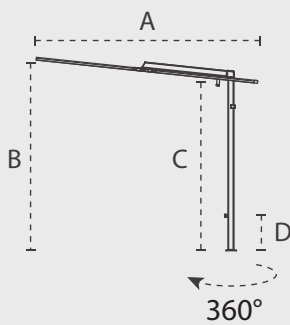

## DIMENSIONS

### NANO UX

+/- 2% Tolerance	A cm/ft	B cm/ft	C cm/ft	D cm/ft	E cm/ft	F cm/ft	G cm/ft	H cm/ft	I cm/ft	J cm/ft
2.5m/8' 2"	250/8' 2"	210/7' 2.6"	190/6' 2.8"	39/1' 3.4"	250/8' 2.4"	355/11' 7.8"	210/6' 10.7"	30/ 11.8"	190/6' 2.8"	265/8' 8.3"

## DIMENSIONS BASE (MM/INCH)