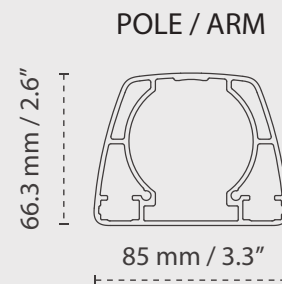

## DIMENSIONS

### NANO UX

+/- 2% Tolerance	A cm/ft	B cm/ft	C cm/ft	D cm/ft	E cm/ft	F cm/ft	G cm/ft	H cm/ft	I cm/ft	J cm/ft
2.5m/8' 2"	250/8' 2"	210/7' 2.6"	190/6' 2.8"	39/1' 3.4"	250/8' 2.4"	355/11' 7.8"	210/6' 10.7"	30/ 11.8"	190/6' 2.8"	265/8' 8.3"

## DIMENSIONS BASE (MM/INCH)

## PACKAGING & TRANSPORT

NANO UX	L (cm)	W (cm)	H (cm)	Weight (kg)	L (")	W (")	H (")	Weight (lbs)
Umbrella box	205	300	140	25	6' 8.7"	9' 10.1"	4' 7.1"	55
Base cover	90	90	10	2	2' 11.4"	2' 11.4"	3.9"	4.4
Base	90	90	10	14	2' 11.4"	2' 11.4"	3.9"	30.8