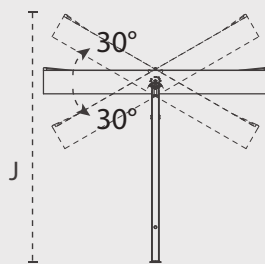

## DIMENSIONS

### NANO UX

+/- 2% Tolerance	A cm/ft	B cm/ft	C cm/ft	D cm/ft	E cm/ft	F cm/ft	G cm/ft	H cm/ft	I cm/ft	J cm/ft
2.5m/8' 2"	250/8' 2"	210/7' 2.6"	190/6' 2.8"	39/1' 3.4"	250/8' 2.4"	355/11' 7.8"	210/6' 10.7"	30/ 11.8"	190/6' 2.8"	265/8' 8.3"

## DIMENSIONS BASE (MM/INCH)