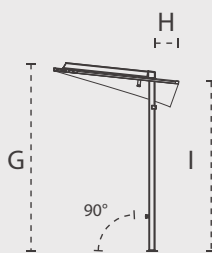

## DIMENSIONS

### NANO UX

+/- 2% Tolerance	A cm/ft	B cm/ft	C cm/ft	D cm/ft	E cm/ft	F cm/ft	G cm/ft	H cm/ft	I cm/ft	J cm/ft
2.5m/8' 2"	250/8' 2"	210/7' 2.6"	190/6' 2.8"	39/1' 3.4"	250/8' 2.4"	355/11' 7.8"	210/6' 10.7"	30/ 11.8"	190/6' 2.8"	265/8' 8.3"

## DIMENSIONS BASE (MM/INCH)