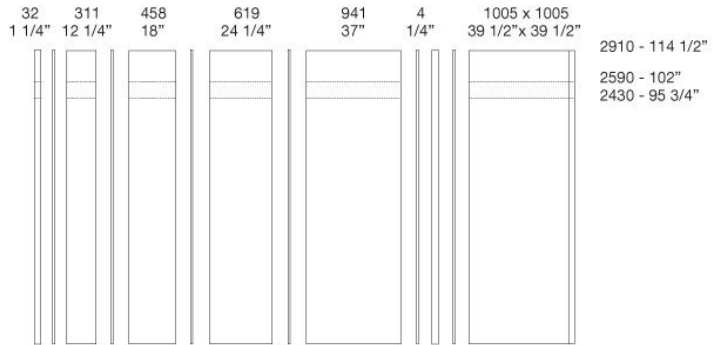

## DIMENSION

ubik walk-in closet

#### How to calculate the dimensions

To obtain the total width, add up the back panel widths mm 32 - 1 1/4" for the initial lateral profile, mm 4 - 1/4" for each rack and 1 1/4" for the end lateral side.

#### How to calculate the dimensions

To obtain the total width, add up the shelves widths, mm 24 - 1" for the initial lateral profile, mm 4 - 1/4" for each rack and mm 24 - 1" for the ending lateral profile.