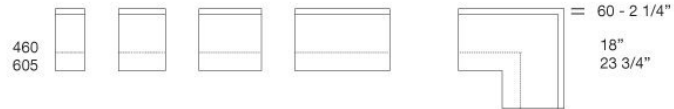

Depth Ubik wall paneling

mm 460 - 18" and mm 605 - 23 3/4"