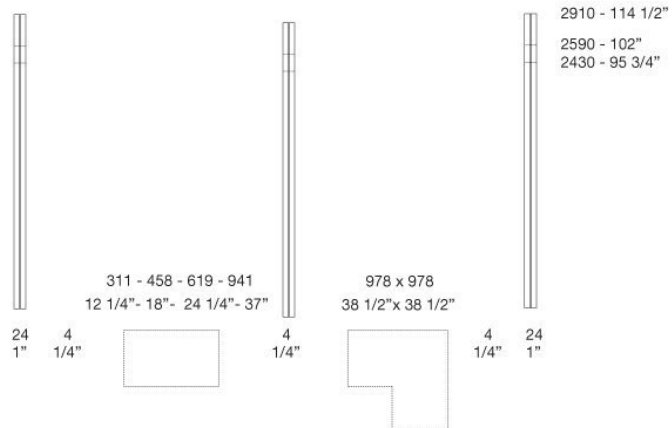

#### How to calculate the dimensions

To obtain the total width, add up the back panel widths mm 32 - 1 1/4" for the initial lateral profile, mm 4 - 1/4" for each rack and 1 1/4" for the end lateral side.

### Depth Ubik wall paneling

mm 460 - 18" and mm 605 - 23 3/4"

### UBIK PROFILE WITH RACK

#### How to calculate the dimensions

To obtain the total width, add up the shelves widths, mm 24 - 1" for the initial lateral profile, mm 4 - 1/4" for each rack and mm 24 - 1" for the ending lateral profile.