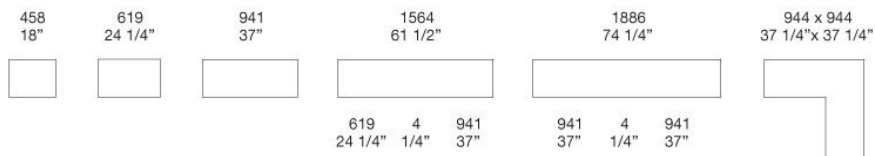

#### How to calculate the dimensions

To obtain the total width, add up the back panel widths mm 32 - 1 1/4" for the initial lateral profile, mm 4 - 1/4" for each rack and 1 1/4" for the end lateral side.

#### How to calculate the dimensions

To obtain the total width, add up the shelves widths, mm 24 - 1" for the initial lateral profile, mm 4 - 1/4" for each rack and mm 24 - 1" for the ending lateral profile.

### Depth Ubik profile with rack

mm 434 - 17" and mm 579 - 22 3/4"

Poliform

## DIMENSION

walk-in closet

DEPTH MM 400 - 15 3/4" - THICKNESS MM 35 - 1 1/2"

**NB**

Shelves w 61 1/2" and 74 1/4" are available for wall paneling only.

DEPTH MM 545 - 21 1/2" - THICKNESS MM 35 - 1 1/2"