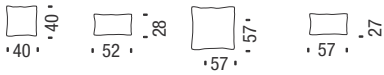

Frame colour

RAL 3020
traffic red

multicolor

natural

Pillows for outdoor and matress

A4451
Reviva Hero

A4452
Reviva Hero

A4453
Reviva Hero