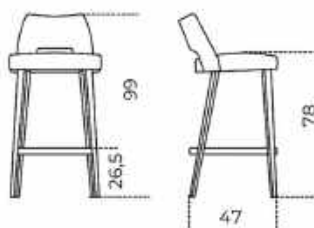

Black open pore lacquered oak legs. Anthracite grey lacquered metal footrest

Not removable cover.

Cm (L x P x H)

50 x 55 x 99

Inches (L x P x H)

19<sup>3</sup>/<sub>4</sub> x 21<sup>3</sup>/<sub>4</sub> x 39