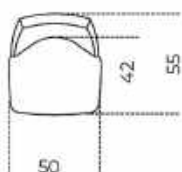

Black open pore lacquered oak legs. Anthracite grey lacquered metal footrest

Not removable cover.

Cm (L x P x H)

50 x 55 x 99

Inches (L x P x H)

19<sup>3</sup>/<sub>4</sub> x 21<sup>3</sup>/<sub>4</sub> x 39