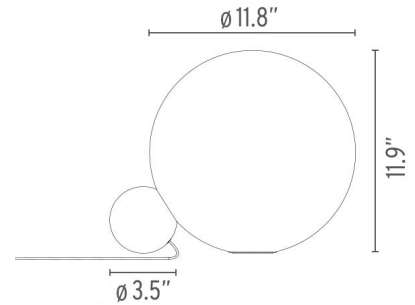

### Physical

---

Cord Length (inches)	6" - Black
Construction Material	Aluminum, hand-blown glass, electroplated 24K gold
Weight	8 lbs

---

● F1952044 24K Gold

### Dimensional Image