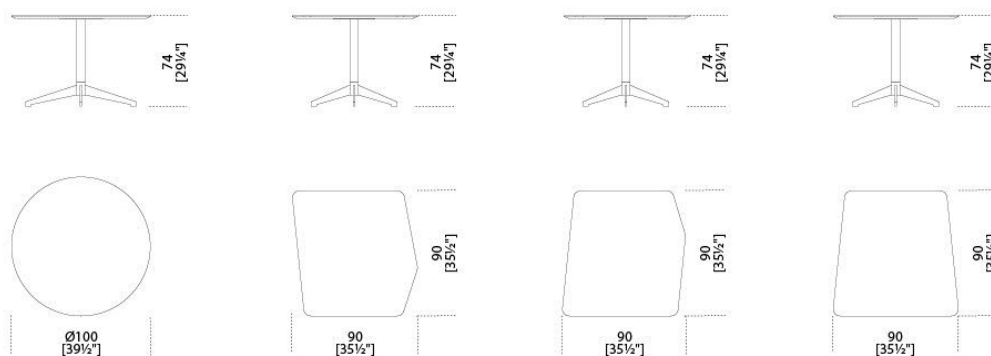

Table with black open pore brushed lacquered ash top. Also available with hand-decorated Craquelé glass top. Black hand brushed anodized aluminium base with bright brass plated details.

Dimensioni / Sizes  
<div style="text-align:left;">Cm (Ø x H)

A  
100 × 65  
100 × 74

Cm (W x D x H)  
B - C - D  
90 × 90 × 65  
90 × 90 × 74

Inches (Ø x H)  
A  
39½" × 25¾"  
39½" × 29¼"

Inches (W x D x H)  
B - C - D  
35½" × 35½" × 25¾"  
35½" × 35½" × 29¼"  
</div>