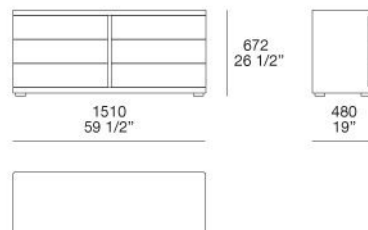

The drawers run on metal slide runners with ball bearing, partially extractable and soft closing. Feet in plastic

Poliform

YOU

D&T (2010)

CDYU1

COYU1

COYU2

YOU