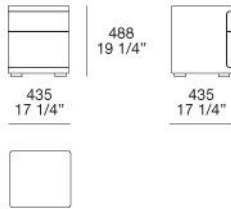

YOU

D&T (2010)

CDYU1