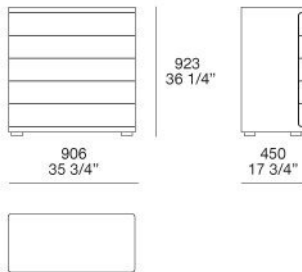

The drawers run on metal slide runners with ball bearing, partially extractable and soft closing. Feet in plastic

Poliform

YOU

D&T (2010)

CDYU1

COYU1

COYU2

YOU