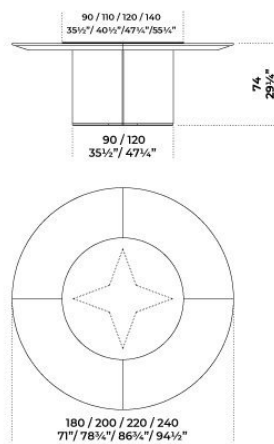


Yol Sect

Oscar e Gabriele Buratti
2020

Yol Sect

Oscar e Gabriele Buratti, 2020

Tavolo con piano in legno o
marmo diviso in quattro sezioni
e girevole in cristallo 10mm.
Base in legno rivestita in
cristallo 6mm temperato

Table with wooden or marble
top divided into four sections
and 10mm rotating glass plate.
Wooden base covered by 6mm
tempered glass. Available in
the combinations as per our
list below.

Dimensioni / Sizes
Cm (Ø x H)
Ø180 x 74h
Ø200 x 74h
Ø220 x 74h
Ø240 x 74h

Inches (Ø x H)
Ø71" x 29¼"
Ø78¾" x 29¼"
Ø86¾" x 29¼"
Ø94½" x 29¼"

Legno / Wood

*Nero poro
aperto (Layer)
Black open pore
(Layer)*

Cristallo / Glass

*Nero satinato
Satin black*

*Bronzo Antico
Antique Bronze*