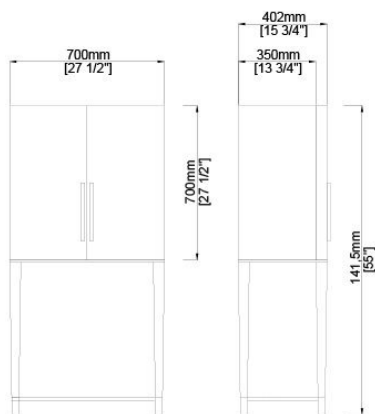


Tama

Carlo Colombo
2015

Tama

Carlo Colombo , 2015

*Mobile bar in frassino laccato nero (mod. Layer) e dettagli in ottone satinato.
Interno rivestito in specchio "grigio Italia" inciso.
Luce interna.*

*Black (mod. Layer) lacquered ash wooden bar unit and satin brass details.
Inside covered with engraved smoked "grigio Italia" mirror.
With light.*

Dimensioni / Sizes

*Cm:
70 x 40 x 141,5h*

*Inches:
27 $\frac{3}{4}$ " x 15 $\frac{3}{4}$ " x 55 $\frac{3}{4}$ "h*

Cristallo / Glass

*Specchio
"grigio Italia"
Grigio "Italia"
mirror*

Metallo / Metal

*Ottone satinato
Satin brass*