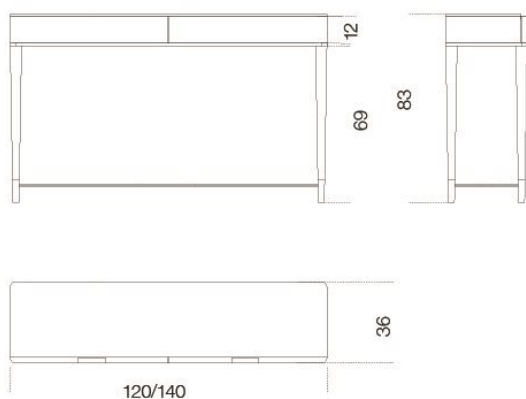

Console with black lacquered ash drawers. Satin brass and satin brass lacquered aluminium details. 6mm bright liquorice painted tempered glass top.

Dimensioni / Sizes

Cm
120 x 36 x 83h
140 x 36 x 83h

Inches

47¼" x 14¼" x 32¾" h
55¼" x 14¼" x 32¾" h

Cristallo / Glass

*Specchio
"grigio Italia"
Grigio "Italia"
mirror*

Metallo / Metal

*Ottone satinato
Satin brass*

Legno / Wood

*Nero poro
aperto
Black open pore*