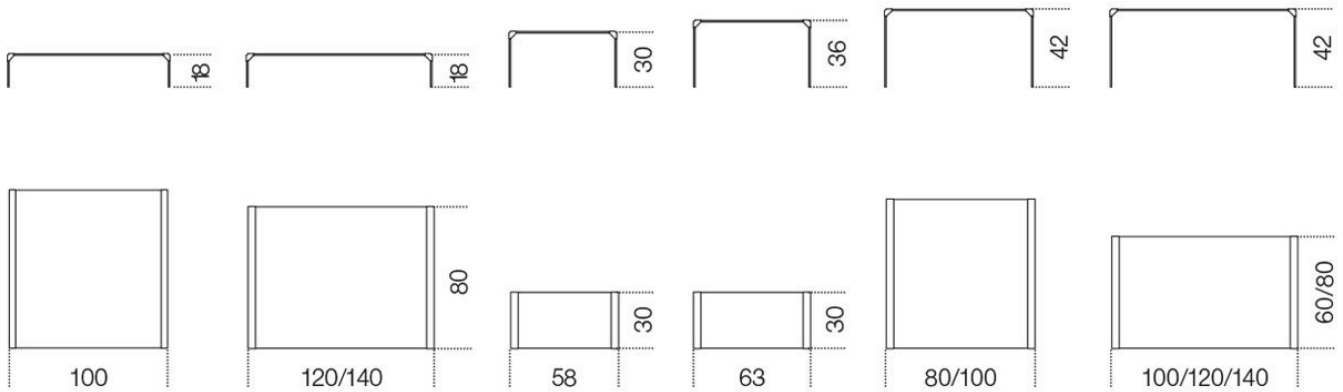

# T33

---

*Pierangelo Gallotti*  
1982

*Tavolino con piano in cristallo trasparente temperato 10 mm. Parti metalliche in acciaio inox lucido. A richiesta acciaio inox satinato, ottone protetto o laccato bianco o nero goffrato.*

*Coffee table with 10 mm tempered transparent glass top. Bright stainless steel metal parts. Satin stainless steel or protected brass or embossed white or black lacquered metal parts on request.*

*Dimensioni / Sizes*  
 58 x 30 x 30h cm  
 63 x 30 x 36h cm  
 80 x 80 x 42h cm  
 100 x 60 x 42h cm  
 100 x 100 x 18h cm  
 100 x 100 x 42h cm  
 120 x 60 x 42h cm  
 120 x 80 x 18h cm  
 120 x 80 x 42h cm  
 140 x 80 x 18h cm  
 140 x 80 x 42h cm

*Inches*  
 23" x 12" x 12"h  
 25" x 12" x 14 1/4"h  
 31 1/2" x 31 1/2" x 16 3/4"h  
 39 1/2" x 23 3/4" x 16 3/4"h  
 39 1/2" x 39 1/2" x 7 1/4"h  
 39 1/2" x 39 1/2" x 16 3/4"h  
 47 1/4" x 23 3/4" x 16 3/4"h  
 47 1/4" x 31 1/2" x 7 1/4"h  
 47 1/4" x 31 1/2" x 16 3/4"h  
 55 1/4" x 31 1/2" x 7 1/4"h  
 55 1/4" x 31 1/2" x 16 3/4"h