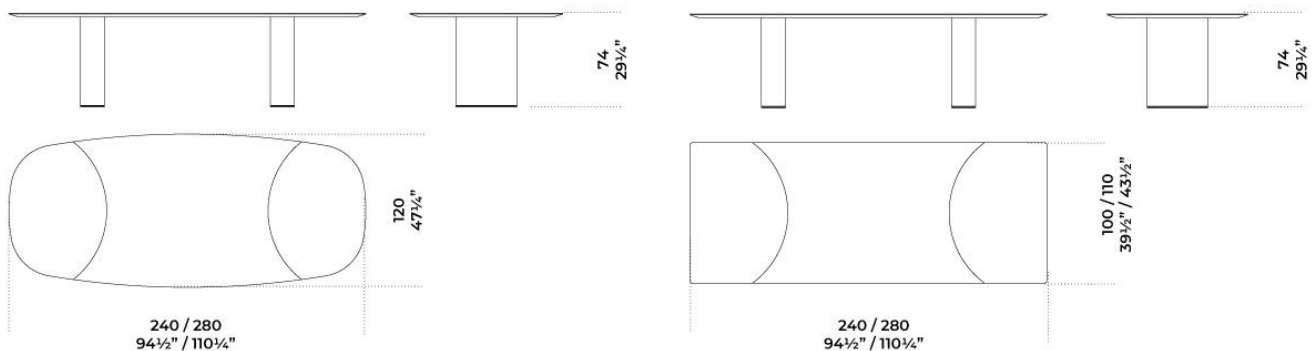

Dimensioni / Sizes
Cm (W x D x H)
Barrel-shaped top version
240 x 120 x 74
280 x 120 x 74

Rectangular version
240 x 100 x 74
280 x 110 x 74

Inches (W x D x H)
Barrel-shaped top version
94½" x 47¼" x 29¼"
110¼" x 47¼" x 29¼"

Rectangular version
94½" x 39½" x 29¼"
110¼" x 43½" x 29¼"

Metallo / Metal

Cromo nero
Black chrome

Marmo / Marble

Bianco Carrara
Carrara white

Calacatta Vagli
Oro
Calacatta Vagli
Oro

Verde Alpi
Verde Alpi