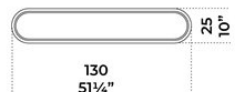

Tavolino con struttura in metallo e piano in legno laccato "deep black".
In appoggio sul top in legno, piano in cristallo 12mm molato a mezzo toro nella finitura esclusiva "Rosso Marte". Disponibile anche piano in marmo 20mm Calacatta Vagli Oro lucido naturale oppure Ceppo di Gré® spazzolato. Il tavolino "A" viene realizzato esclusivamente con piano in legno ribassato.

Coffee table with "deep black" lacquered metal structure and wooden top.
Resting on the wooden top, 12mm glass top with half bull-nose grinding in the exclusive finish "Rosso Marte". Also available with 20mm natural polished Calacatta Vagli Oro marble or brushed Ceppo di Gré®. The coffee table A is made exclusively with recessed wooden top.

Dimensioni / Sizes
Cm (W x D x H)
A 130 x 25 x 43
B 160 x 25 x 35
C 180 x 45 x 35
D 140 x 85 x 25
Inches (W x D x H)
A 51¼" x 10" x 17"
B 63" x 10" x 136"
C 71" x 17¾" x 136"
D 55¼" x 33½" x 9¾"

Piano in legno con scasso
Burglary wooden top