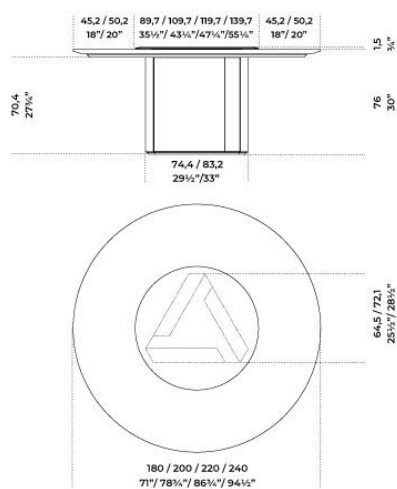

Table with black stained brushed ash top. Rotating plate in 10mm tempered bevelled black bright painted glass. Sahara Noir marble base. "Supermirror" bright stainless steel bottom plate.

Dimensioni / Sizes

Cm (Ø x H)

180 x 76

200 x 76

220 x 76

240 x 76

Inches (Ø x H)

71" x 30"

78¾" x 30"

86¾" x 30"

94½" x 30"

Platium Round

Oscar e Gabriele Buratti, 2018

Metallo / Metal

*Acciaio inox
lucido
Bright stainless
steel*

Legno / Wood

*Nero poro
aperto (Layer)
Black open pore
(Layer)*