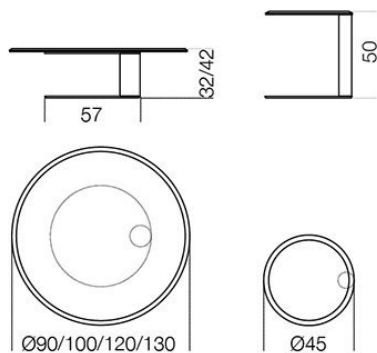

Coffee table with 10 mm bevelled and bright painted glass top. Bright lacquered metal structure. Available in the colours black, blue grey and liquorice.

Dimensioni / Sizes
Cm:

Ø 90 x 32h/15

Ø 90 x 42h/15

Ø 100 x 32h/15

Ø 100 x 42h/15

Ø 120 x 32h/15

Ø 120 x 42h/15

Ø 130 x 32h/15

Ø 130 x 42h/15

Ø 45 x 50h/10

Inches:

Ø 35½" x 12¾" h/15

Ø 35½" x 16¾" h/15

Ø 39½" x 12¾" h/15

Ø 39½" x 16¾" h/15

Ø 47¼" x 12¾" h/15

Ø 47¼" x 16¾" h/15

Ø 51¼" x 12¾" h/15

Ø 51¼" x 16¾" h/15

Ø 17¾" x 19¾" h/10

Cristallo / Glass

Nero brillante
Bright black

Blu grigio
brillante
Bright blue
grey

Liquirizia
brillante
Bright liquorice
