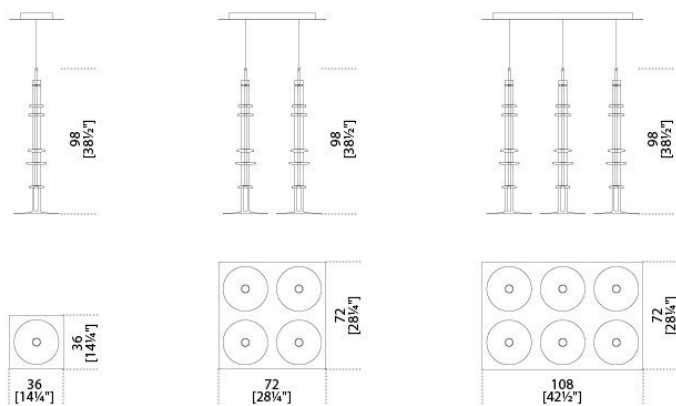

Hanging lamp with LED light (not dimmable). Handshaped glass cylinders. Bright chromed brass metal parts. Supplied with cable 4mt long. On request set of 4 or 6 lamps with unique canopy (dimmerable).

Dimensioni / Sizes

Cm (Ø x H)

30 x 79

30 x 98

Canopy

Cm (W x D x H)

36 x 36 x 4 | single

72 x 72 x 4 | 4 pieces

72 x 108 x 4 | 6 pieces

Inches (Ø x H)

12" x 31¼"

12" x 38¾"

Canopy

Inches (W x D x H)

14¼" x 14¼" x 1¼" | single

28½" x 28½" x 1¼" | 4 pieces

28½" x 42¾" x 1¼" | 6 pieces