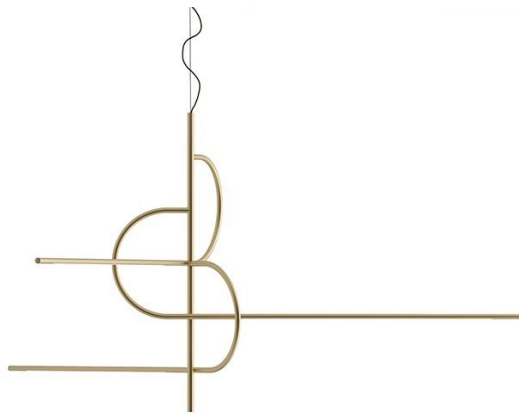

# Key-to-Heaven

---

*Massimo Castagna*  
2022

# Key-to-Heaven

Massimo Castagna , 2022

Lampada a sospensione a luce LED (non dimmerabile).  
Parti metalliche in ottone satinato. In dotazione cavo di 4mt per regolare l'altezza.

Hanging lamp with LED light (not dimmable).  
Satin brass metal parts. Supplied with cable 4mt long to customize height.

Dimensioni / Sizes  
Cm (W x D x H)  
233 x 204 x 120

Inches (W x D x H)  
91 $\frac{3}{4}$ " x 80 $\frac{1}{2}$ " x 47 $\frac{1}{4}$ "

*Metallo / Metal*

*Ottone satinato*

*Satin brass*

---