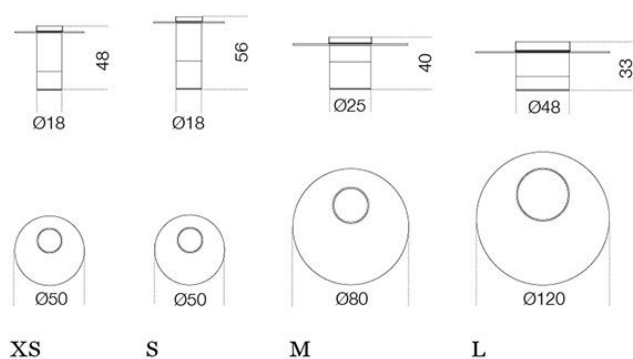

Dimensioni / Sizes

Cm:

Ø 50 x 48h XS

Ø 50 x 56h S

Ø 80 x 40h M

Ø 120 x 33h L

Inches:

Ø 19¾" x 19"h XS

Ø 19¾" x 22¼"h S

Ø 31½" x 15¾"h M

Ø 47¼" x 13"h L

Cristallo / Glass

Extralight
Extralight

Metallo / Metal

Ottone lucido
Bright brass

*Ottone brunito
a mano*
*Burnished
brass*