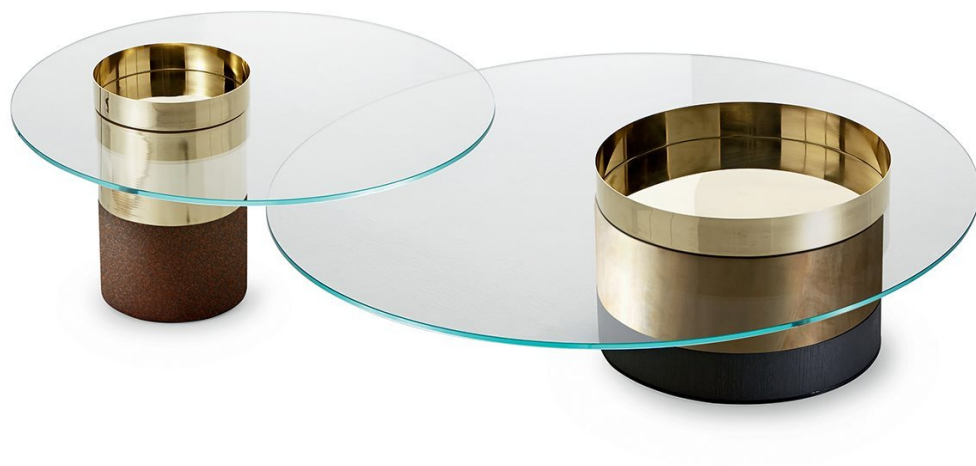

Haumea

Massimo Castagna
2015

Tavolino con piano in cristallo trasparente
extralight temperato 10mm.
Base in legno laccato nero (mod. Layer) poro
aperto o ruggine.
Parti metalliche in ottone lucido, brunito a
mano, ramato o cromo nero.

Coffee table in 10 mm transparent extra light
tempered glass. Black (mod. Layer) open pore
or rust lacquered wooden base.
Bright brass, hand burnished brass, coppered
brass or black chromed metal parts.

Dimensioni / Sizes

Cm:

Ø 50 x 48h XS

Ø 50 x 56h S

Ø 80 x 40h M

Ø 120 x 33h L

Inches:

Ø 19¾" x 19"h XS

Ø 19¾" x 22¼"h S

Ø 31½" x 15¾"h M

Ø 47¼" x 13"h L

Cristallo / Glass

Extralight
Extralight

Metallo / Metal

Ottone lucido
Bright brass

*Ottone brunito
a mano*
*Burnished
brass*