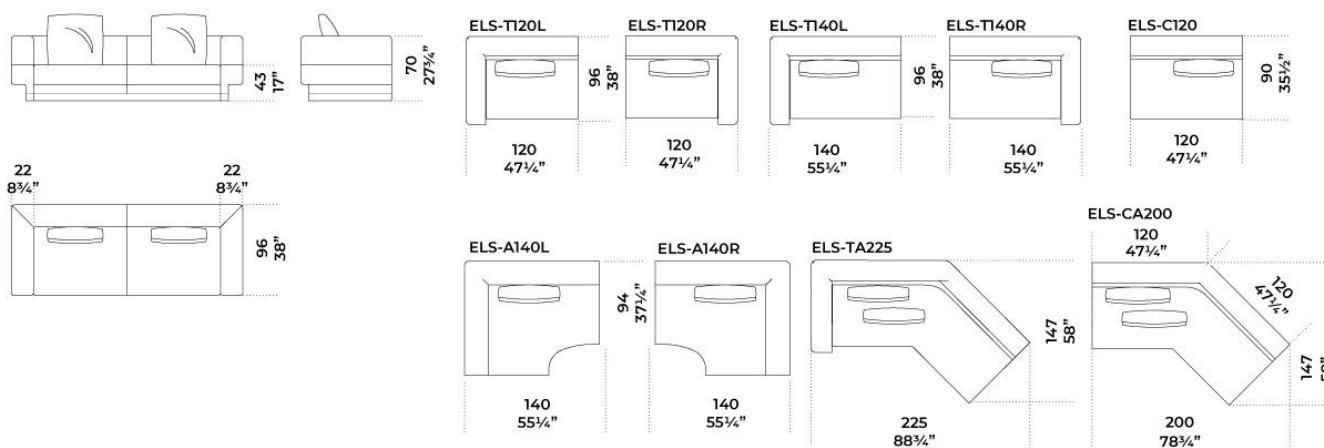

Divano modulare con struttura interna in legno e derivati. Imbottito con poliuretano espanso indeformabile a densità differenziate e fibra poliestere ignifughi. Cucitura orizzontale perimetrale esterna. Cuscini schienale in piuma inclusi. Basamento in legno laccato color "fango". Disponibile con rivestimento in tessuto o pelle nei colori del campionario. Completamente sfoderabile. Cuscini decorativi imbottiti in fibra poliestere, su richiesta.

Modular sofa with inside structure in wood and by-products. Padded with fire resistant non-deformable foam polyurethane in different densities and fire-resistant polyester fiber. Horizontal stitching along the external perimeter. Downpadding backrest cushions included. Wooden base lacquered in the "fango" colour. Available covered by fabric or leather as per samples. Removable covers. Decorative cushions in polyester fiber on request.

Dimensioni / Sizes
Cm
Inches (W x D x H)
Modules:

ELS-T120L | ELS-T120R 120 x 96 x 70
ELS-T140L | ELS-T140R 140 x 96 x 70
ELS-TA225L | ELS-TA225R 225 x 147 x 70
ELS-C120 120 x 90 x 70
ELS-CA200 200 x 147 x 70
ELS-A140L | ELS-A140R 140 x 120 x 70

Decorative cushion:
40 x 40
60 x 60

Inches (W x D x H)
Modules:
ELS-T120L | ELS-T120R 47¼" x 38" x 27¾"
ELS-T140L | ELS-T140 55¼" x 38" x 27¾"
ELS-TA225 47¼" x 35½" x 27¾"
ELS-CA200 78¾" x 58" x 27¾"
ELS-A140L | ELS-A140R 55¼" x 47¼" x 27¾"

Decorative cushion:
15¾" x 15¾"
23¾" x 23¾"