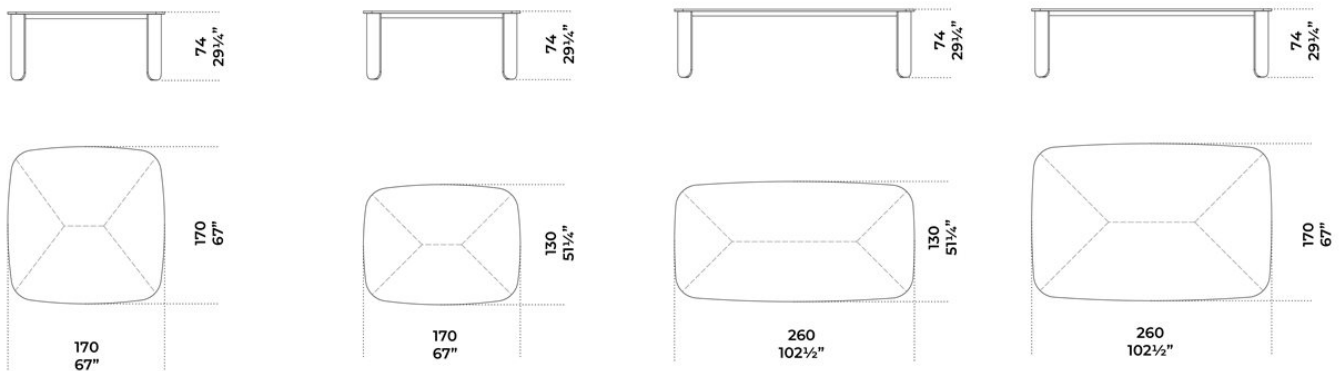

Table in 20mm Arabescato Orobico Rosso satin marble. Also available in brushed Ceppo di Gré® or natural polished Bianco Carrara Gioia marble. "Dark" hand burnished metal details.

Dimensioni / Sizes

Cm (W x D x H)

170 x 170 x 74

170 x 130 x 74

260 x 130 x 74

260 x 170 x 74

Inches (W x D x H)

67" x 67" x 29¼"

67" x 51¼" x 29¼"

102½" x 51¼" x 29¼"

102½" x 67" x 29¼"

*Marmo / Marble*

*Bianco Carrara*  
*Gioia*  
*Bianco Carrara*  
*Gioia*

*Arabescato*  
*Orobico Rosso*  
*Arabescato*  
*Orobico Rosso*

---

*Pietra / Stone*

*Ceppo di Gré*  
*Ceppo di Gré*