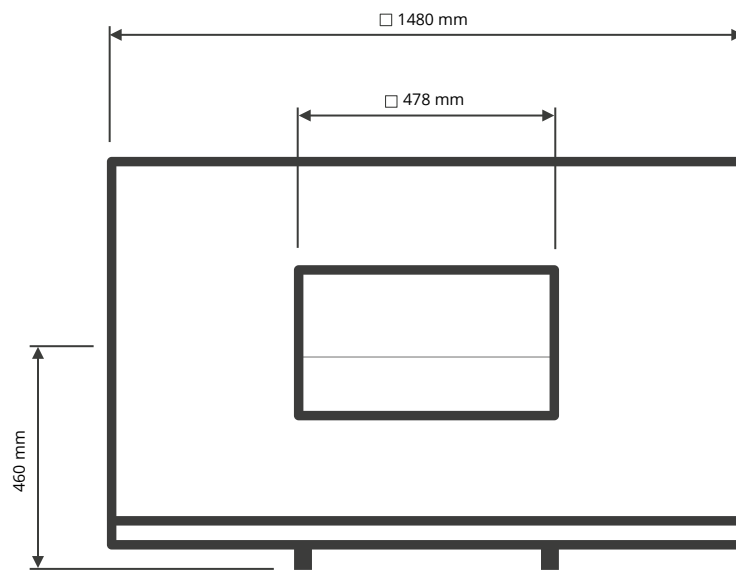

*This drawing is the exclusive property of AK-47 s.r.l. and all rights are reserved.
Any unauthorized reproduction and / or disclosure will be prosecuted by law ©*