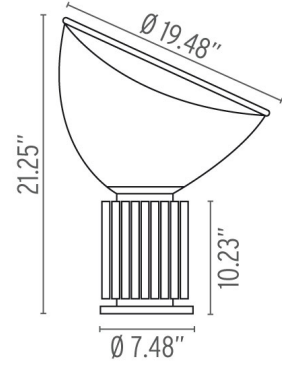

FLOS

Taccia - Specification Sheet

by Achille and Pier Giacomo Castiglioni, 1962

Mounting	Table Top
Lamp (Bulb) Description	1 COB LED 2700K CRI 93 - 28W DIMMER
Environment	Indoor - Dry Location
Finish	Black

Electrical

Voltage	100-240V
Switching	Dimmer switch that provide ON-OFF functions and 10-100% light adjustment with memory
IP Rating	IP20

Physical

Cord Length (inches)	88.61
Construction Material	Aluminium - Methacrylate
Weight	15.43 lbs

● F6607030 Black

Dimensional Image

Certifications