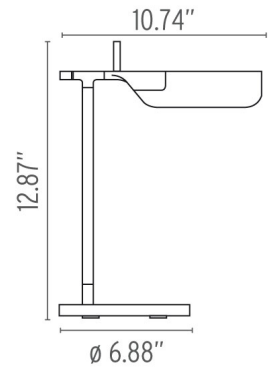

## TAB T LED 2700K W/ Dimmer, Black - Specification Sheet by E. Barber and J. Osgerby, 2012

---

Mounting	Table Top
Lamp (Bulb) Description	14 x LED 9W 347lm 2700K CR190
Environment	Indoor - Dry Location
Finish	Black
Technical and Product Description	"Tab lamp is a simple folded form, creating a visually pure shade that translates into a desk and floor lamp. The simplicity of the form contrasts with the technical characteristics of the ceramic reflector, which gives a pure and controllable light. The Tab family, originally in white and black color, is now available also in two more trendy colors: dark green matte and blue matte. Table and floor lamps providing direct lighting with adjustable head. Body in painted pressofused aluminium. Multi-led diffuser in specially designed PMMA to avoid the Multi Shadow effect and dazzle. Head rotation from 90 degree to 180 degree."

### Physical

---

Cord Length (inches)	63" - Black
Construction Material	Die Cast Aluminum, PMMA
Weight	1.8 lbs

---

● F6563030 Black

---

### Dimensional Image

---