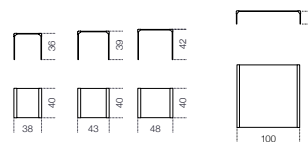

T 35 Trio / T 33

Pierangelo Gallotti, 1975/1982

Coffee table in tempered transparent glass. Bright stainless steel metal parts.

T 35 Trio Set

T 33

7/8

Size

n° 2 T 35 Trio (Set of three coffee tables)
 15" x 15¾" x 14¼" h (38 x 40 x 36h cm)
 17" x 15¾" x 15½" h (43 x 40 x 39h cm)
 19" x 15¾" x 16¾" h (48 x 40 x 42h cm)

n° 2 T 33
 39½" x 39½" x 7¼" h (100 x 100 x 18h cm)

Transparent
glass

Stainless
steel