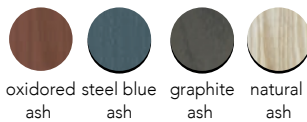

Otto
Powder blue A6025

Gentle
A6427 Cosmos blu

Big pois
Aquatic caviar A5228

Pimple
A4232
only for Donut

Blur
White/Blue royal A7193

Uniform Melange
Jeans A7861

Ikebana
A6760

grey edition

Block pattern
Grey A8222

Uniform Melange
Charcoal A7859

Gentle
Graphite A6302

Shade
Jezebel A6041

Drop
Salt A6893

Big pois
Light grey A5234

Pimple
A4233
only for Donut

Blur
White/Black A7187

Uniform Melange
Ash A7394

green edition

Block pattern
Grey A8222

Otto
Midnight green A6027

Uniform Melange
Solar A5093

Uniform Melange
Oase A7864

Drop
Gummybear A6896

Big pois
Grass A5232

Pimple
A4230
only for Donut

Otto
Melon A6023

Otto
Celadon A6024

Birds
A6761

Leaves
A6762

wood finish

embroidery

Karmakoma armchair