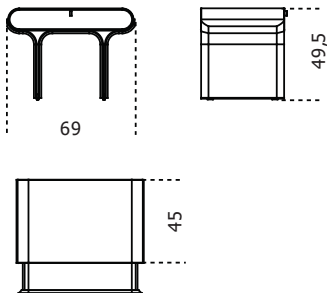

Gallotti&Radice

Stami Night

2023

Bedside with drawer with curved black open pore stained ash base and bright brass details. Wooden structure covered by leather or suede as per samples. Additional stitching is required for elements with leather upholstery.

Cm (L x W x H)	Inches (L x W x H)
69 x 45 x 49.5	27¼ x 17¾ x 19½

Finishings

Metal

Bright brass

Wood

Black stained
open pore ash

Leather Cat.L1

Fard anthracite
2379