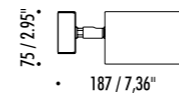

The sizes are expressed in millimeters / inches.

DESIGN DAVIDE GROPPI - 2018
WALL AND CEILING LAMP - METAL

SPOT ENDLESS

1A1070303	MATT WHITE	48 V DC - MAX 12,6 W LED MAX 5 SPOT ON ENDLESS COMPULSORY POWER SUPPLY KIT NOT INCLUDED LED MODULE NOT INCLUDED OPTIONAL LED MODULE ACCESSORIES NOT INCLUDED
1A1070403	MATT BLACK	