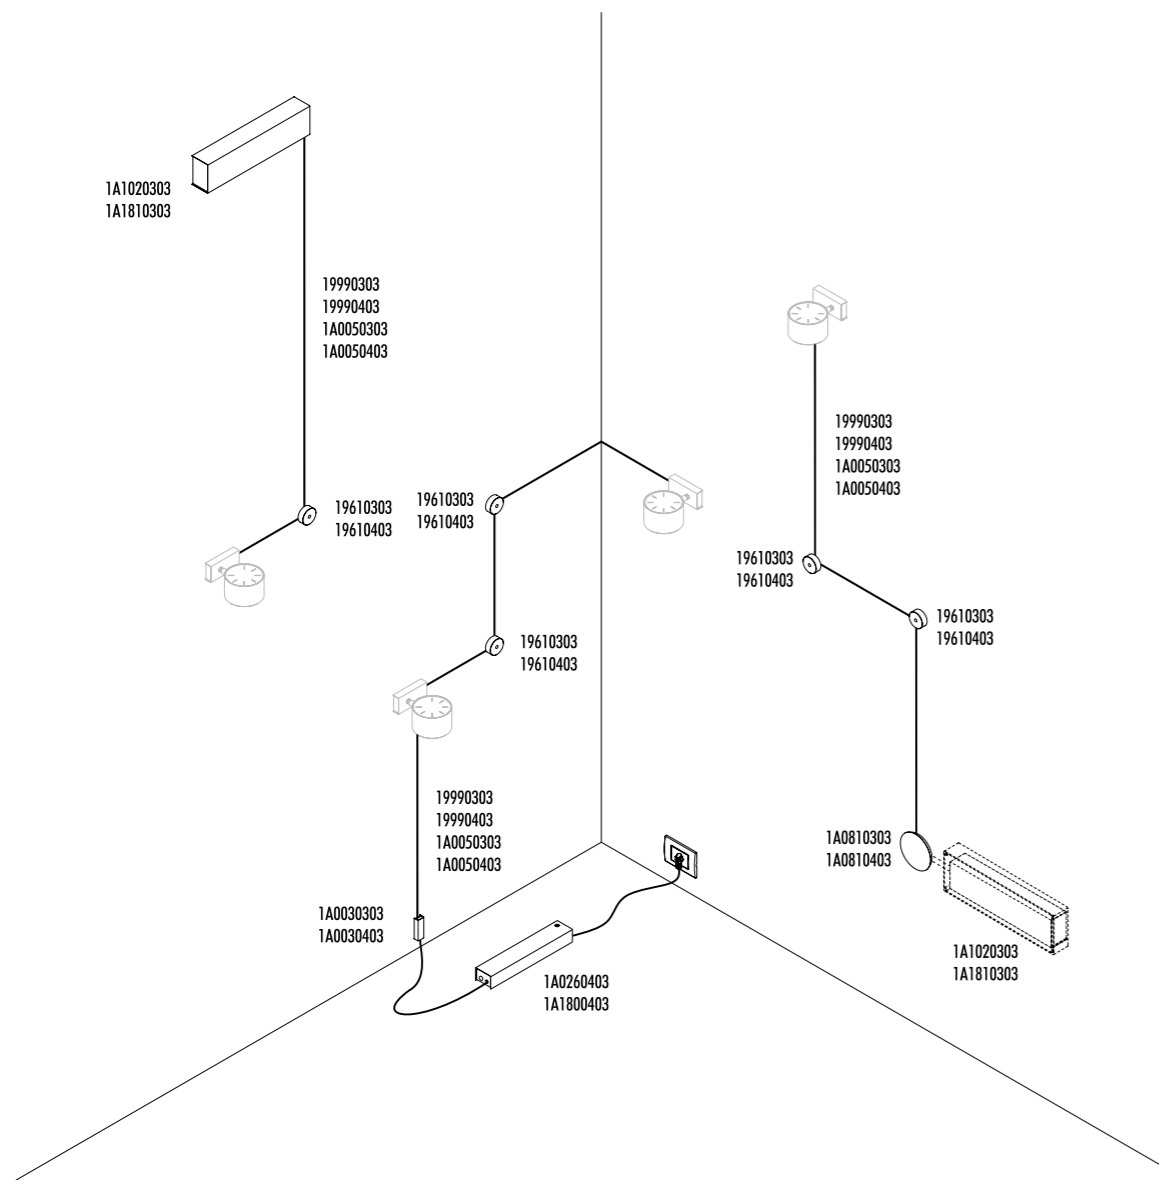

The sizes are expressed in millimeters / inches.

19990303	MATT WHITE - 5 m	ENDLESS - MAX 150 W - MAX 48 V DC - MAX 4 A	
19990403	MATT BLACK - 5 m		
1A0050303	MATT WHITE - 10 m		
1A0050403	MATT BLACK - 10 m		

1A0370003	STANDARD	FIXING ROUGH WALLS - 2,5 m	

19610303	MATT WHITE	TERMINALS BOX WITH 2 TERMINALS INCLUDED	
19610403	MATT BLACK		

1A0030303	MATT WHITE	POWER BASE	
1A0030403	MATT BLACK		

19690003	STANDARD	TERMINALS - 2 PIECES	

1A0810303	MATT WHITE	POWER BASE - REMOTE VERSION	
1A0810403	MATT BLACK