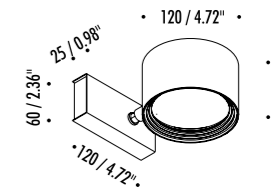

The sizes are expressed in millimeters / inches.

DESIGN DAVIDE GROPPI - 2018
WALL AND CEILING LAMP - METAL

SPOT ENDLESS

1A1070303	MATT WHITE	48 V DC - MAX 12,6 W LED MAX 5 SPOT ON ENDLESS COMPULSORY POWER SUPPLY KIT NOT INCLUDED LED MODULE NOT INCLUDED OPTIONAL LED MODULE ACCESSORIES NOT INCLUDED
1A1070403	MATT BLACK	