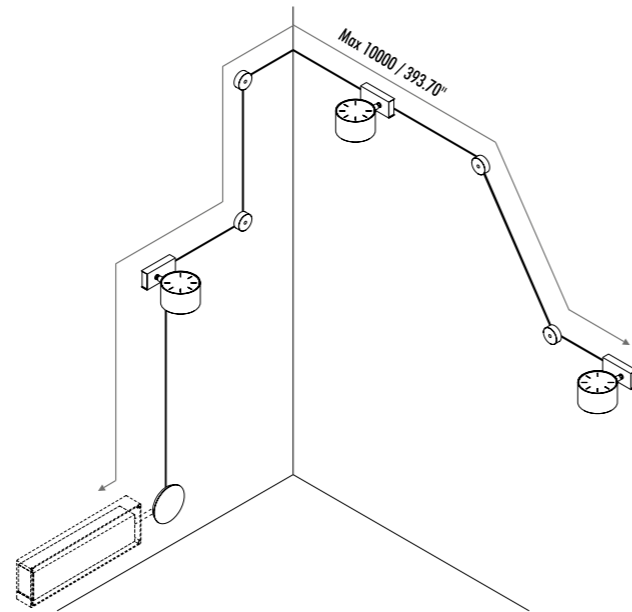

REMOTE POWER SUPPLY KIT

COMPULSORY POWER SUPPLY FOR ENDLESS ON/OFF SYSTEM - SPOT ENDLESS IOT - DOT ENDLESS IOT

1A0260403	MATT BLACK	POWER SUPPLY KIT WITH PLUG INPUT 120 V - 60 Hz - OUTPUT 48 V DC - 90 W NOT DIMMABLE	

1A1020303	MATT WHITE	WALL-CEILING ROSE-REMOTE KIT INPUT 120 V - 60 Hz - OUTPUT 48 V DC - 90 W - IP20 NOT DIMMABLE	

COMPULSORY POWER SUPPLY FOR DIMMING SPOT ENDLESS AND DOT ENDLESS

1A1800403	MATT BLACK	POWER SUPPLY KIT WITH PLUG INPUT 120 V - 60 Hz - OUTPUT 48 V DC - 90 W DIMMABLE	

1A1810303	MATT WHITE	WALL-CEILING ROSE-REMOTE KIT INPUT 120 V - 60 Hz - OUTPUT 48 V DC - 90 W - IP20 DALI - PUSH - 0/1-10 V DIMMABLE