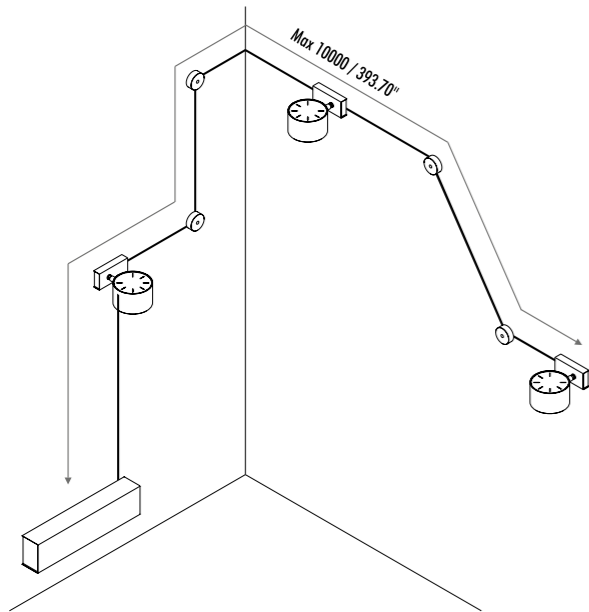

WALL AND CEILING ROSE KIT