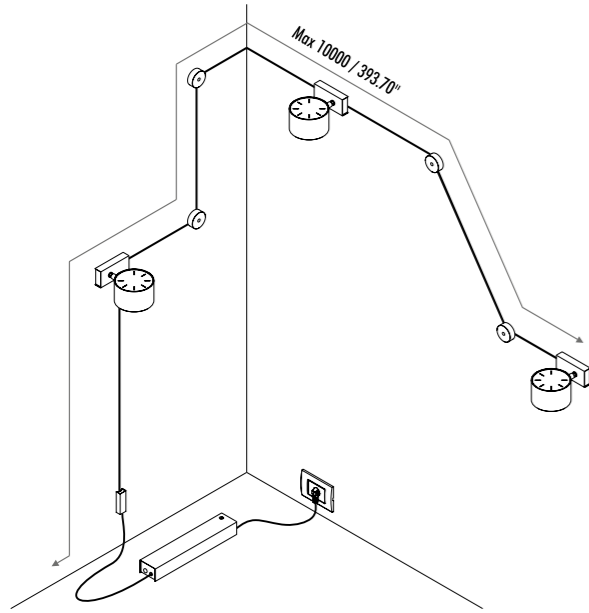

WALL AND CEILING ROSE KIT