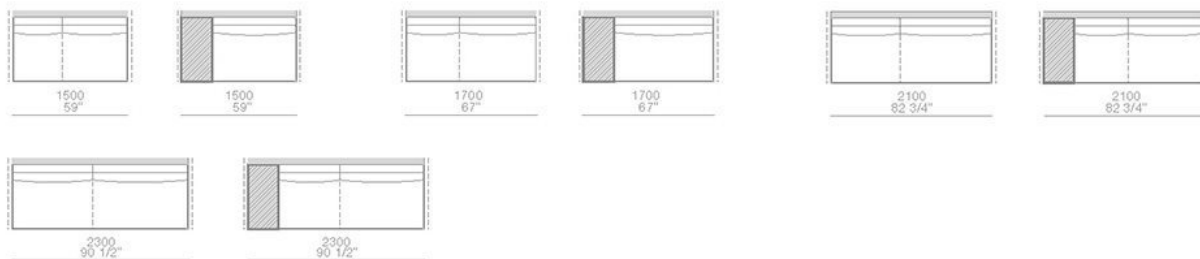

ELEMENTI CENTRALI / CENTRAL UNITS