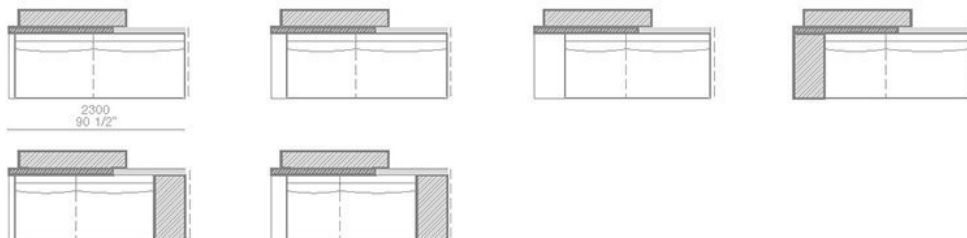

POUF SX-DX / LT-RT POUF

Poliform

MONDRIAN

JEAN-MARIE MASSAUD (2016)

TERMINALI SX-DX / LT-RT END UNITS

larghezza mm 2300 - schienali legno con mensole / width 90 1/2" - wooden backs with shelves

larghezza mm 2700 schienali legno con mensole / width 106 1/4" - wooden backs with shelves