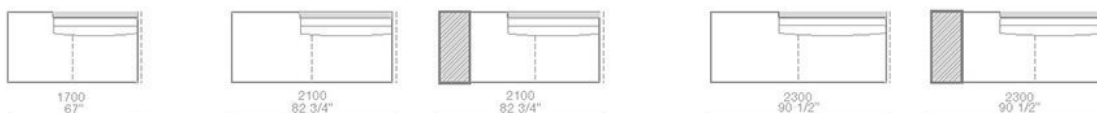

TERMINALI PENISOLA SX-DX / LT-RT PENINSULA END UNITS