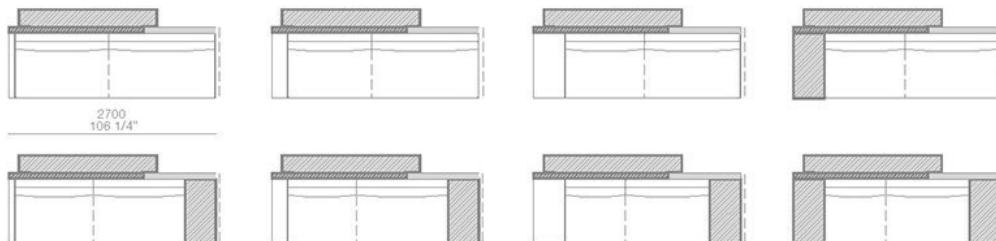

POUF SX-DX / LT-RT POUF

Poliform

MONDRIAN

JEAN-MARIE MASSAUD (2016)

TERMINALI SX-DX / LT-RT END UNITS

larghezza mm 2300 - schienali legno con mensole / width 90 1/2" - wooden backs with shelves

larghezza mm 2700 schienali legno con mensole / width 106 1/4" - wooden backs with shelves