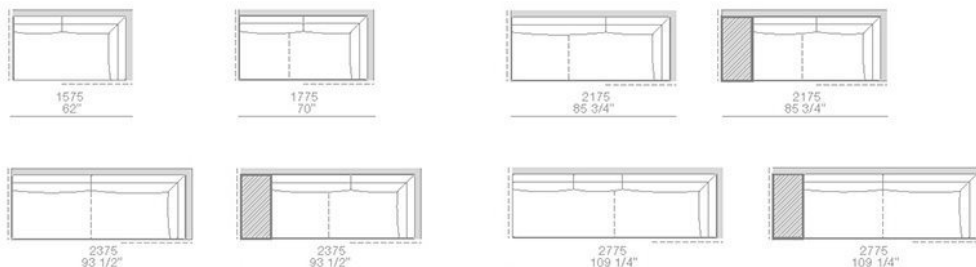

POUF SX-DX / LT-RT POUF

Poliform

MONDRIAN

JEAN-MARIE MASSAUD (2016)

TERMINALI SX-DX / LT-RT END UNITS

larghezza mm 2300 - schienali legno con mensole / width 90 1/2" - wooden backs with shelves

larghezza mm 2700 schienali legno con mensole / width 106 1/4" - wooden backs with shelves

ELEMENTI CENTRALI / CENTRAL UNITS

TERMINALI PENISOLA SX-DX / LT-RT PENINSULA END UNITS

CHAISE LONGUE TERMINALE SX-DX / LT-RT CHAISE LONGUE END UNIT

Poliform

MONDRIAN

JEAN-MARIE MASSAUD (2016)

ANGOLI SX-DX CON CUSCINI SCHIENALE / LT-RT CORNERS WITH BACKREST CUSHION