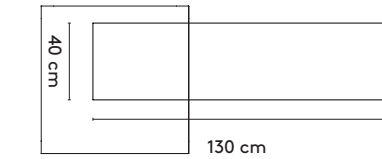

130 x 40 x 45*
150 x 40 x 45*
200 x 40 x 45
240 x 40 x 45

3 Materials

Top: oak or walnut (veneer, duramas), santos (alpi veneer), color lacquer on ash (veneer)
Legs: oak or walnut (veneer), santos (alpi veneer), color lacquer on ash (veneer)