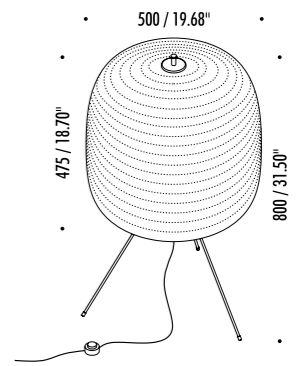

The sizes are expressed in millimeters / inches.

DESIGN DAVIDE GROPPI - PAOLA LENTI - 2013  
FLOOR LAMP - METAL - PBT - POLYCARBONATE

SHOJI

18850003	STANDARD	120 V - 60 Hz - MAX 18 W LED - E26 BLACK CABLE - BULB NOT INCLUDED