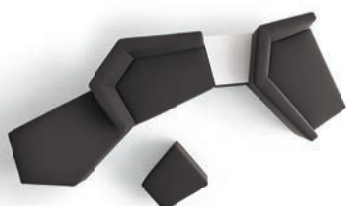

Die Frage ist nicht, was dieses Möbel kann. Die Frage ist vielmehr, welche Gestaltungslösungen ein Büroflur, eine Lobby, eine Empfangshalle oder eine Bürolandschaft braucht. Sitzgruppen? Raum für Besprechungen? Denkerzellen? Ruheplätze für die Pause zwischendurch? Eine Wartezone für Besucher? All das – und noch viel mehr – steckt in Scope.

The question is not what this furniture can do. The real question is what design solutions an office hallway, a lobby, a reception hall or an office landscape needs. Seating groups? Space for meetings? Think-tanks? Resting places during breaks? A waiting zone for visitors? All this – and much more besides – is to be found in Scope.