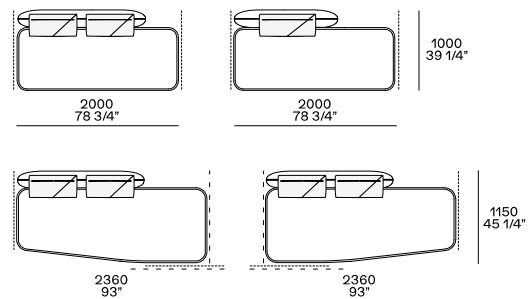

Image not found or type unknown

Pouf

Components

Lh-rh end unit

Peninsula end unit lh-rh

Inclined end unit lh-rh

Inclined peninsula corner unit lh-rh

Central unit

Angled central unit lh-rh

Corner lh-rh

Angled corner unit lh-rh

Peninsula lh-rh

Only if combined with the inclined end unit 2110 on the front and with the inclined central unit 1900

Peninsula corner unit lh-rh

Angled peninsula corner unit lh-rh

Chaise longue lh-rh

Angled chaise longue lh-rh

Coffee table

To be inserted between two units

Cushions

Optional cushions

Optional headrest cushions

End or central coffee table inserted between two elements only with seat depth 31" and sofa depth 39 1/4".

FEET FINISHES

Metal parts

Metal parts

FINAL COVER FINISHES

Fabric

01 Latte

06 Corda