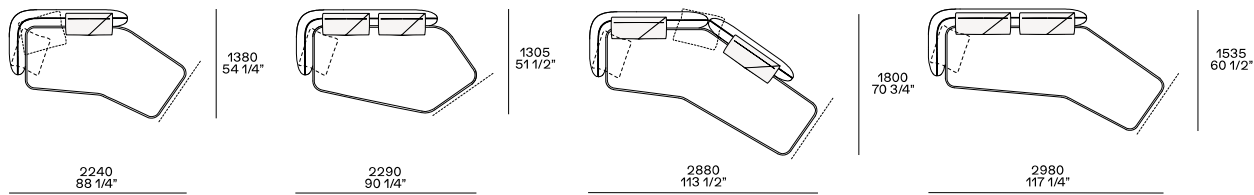

DIMENSIONS

Modular components

Sofas

Sofa

Boomerang sofa lh-rh

Freestanding components

Freestanding elements lh-rh

Chaise longue lh-rh

Image not found or type unknown

Pouf

Components

Lh-rh end unit

Peninsula end unit lh-rh

Inclined end unit lh-rh

Inclined peninsula corner unit lh-rh

Central unit

Angled central unit lh-rh

Corner lh-rh

Angled corner unit lh-rh

Peninsula lh-rh

Only if combined with the inclined end unit 2110 on the front and with the inclined central unit 1900

Peninsula corner unit lh-rh

Angled peninsula corner unit lh-rh

Chaise longue lh-rh

Angled chaise longue lh-rh

Coffee table

To be inserted between two units

Cushions

Optional cushions

Optional headrest cushions