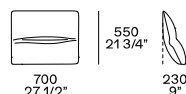

Angled central unit lh-rh

Corner lh-rh

Angled corner unit lh-rh

Peninsula lh-rh

Only if combined with the inclined end unit 2110 on the front and with the inclined central unit 1900

Peninsula corner unit lh-rh

Angled peninsula corner unit lh-rh

Chaise longue lh-rh

Angled chaise longue lh-rh

Coffee table

To be inserted between two units

Cushions

Optional cushions

Optional headrest cushions

End or central coffee table inserted between two elements only with seat depth 31" and sofa depth 39 1/4".

FEET FINISHES

Metal parts

Metal parts

FINAL COVER FINISHES

Fabric

01 Latte

06 Corda