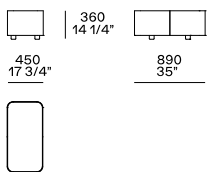

Angled central unit lh-rh

Corner lh-rh

Angled corner unit lh-rh

Peninsula lh-rh

Only if combined with the inclined end unit 2110 on the front and with the inclined central unit 1900

Peninsula corner unit lh-rh

Angled peninsula corner unit lh-rh

Chaise longue lh-rh

Angled chaise longue lh-rh

Coffee table

To be inserted between two units

Cushions

Optional cushions

Optional headrest cushions

End or central coffee table inserted between two elements only with seat depth 31" and sofa depth 39 1/4".

FEET FINISHES

Metal parts

Metal parts

FINAL COVER FINISHES

Fabric

01 Latte

06 Corda