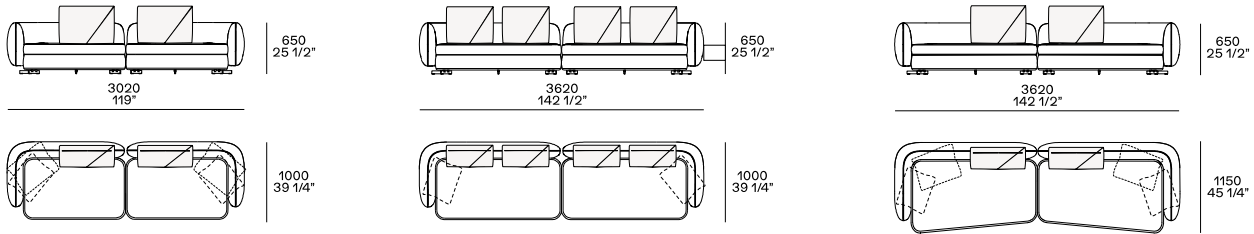

DESCRIPTION

Typology	Modular sofa
Structure	Wood and by-products
Backrest	Moulded flexible polyurethane
Seat cushion	Multi-density polyurethane
Pre-cover	White cotton and feather
Final cover	Removable cover in fabric or leather
Feet	Adjustable in painted metal
Backrest cushions	Expanded polyurethane and feather
Headrest cushions	Textured and feather
Optional cushions	Textured and feather

DIMENSIONS

Modular components

Sofas

Sofa

Boomerang sofa lh-rh

Freestanding components

Freestanding elements lh-rh

Chaise longue lh-rh