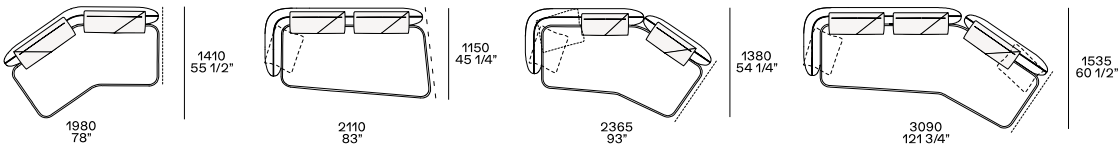

DIMENSIONS

Modular components

Sofas

Sofa

Boomerang sofa lh-rh

Freestanding components

Freestanding elements lh-rh

Chaise longue lh-rh

Image not found or type unknown

Pouf

Components

Lh-rh end unit

Peninsula end unit lh-rh

Inclined end unit lh-rh

Inclined peninsula corner unit lh-rh

Central unit

Angled central unit lh-rh

Corner lh-rh

Angled corner unit lh-rh

Peninsula lh-rh

Only if combined with the inclined end unit 2110 on the front and with the inclined central unit 1900

Peninsula corner unit lh-rh

Angled peninsula corner unit lh-rh

Chaise longue lh-rh

Angled chaise longue lh-rh

Coffee table

To be inserted between two units

Cushions

Optional cushions

Optional headrest cushions