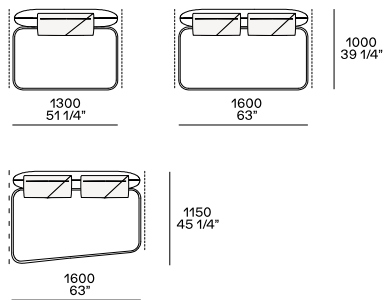

DIMENSIONS

Modular components

Sofas

Sofa

Boomerang sofa lh-rh

Freestanding components

Freestanding elements lh-rh

Chaise longue lh-rh

Image not found or type unknown

Pouf

Components

Lh-rh end unit

Peninsula end unit lh-rh

Inclined end unit lh-rh

Inclined peninsula corner unit lh-rh

Central unit

Angled central unit lh-rh

Corner lh-rh

Angled corner unit lh-rh

Peninsula lh-rh

Only if combined with the inclined end unit 2110 on the front and with the inclined central unit 1900

Peninsula corner unit lh-rh

Angled peninsula corner unit lh-rh

Chaise longue lh-rh

Angled chaise longue lh-rh

Coffee table

To be inserted between two units

Cushions

Optional cushions

Optional headrest cushions