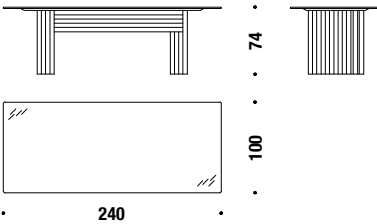

TAUPE

Table Diagonal 180x95 glass top

Tavolo Diagonal 180x95 piano in vetro

2FQ

0,5 m³ 130 Kg

Table Diagonal 240x100 glass top

Tavolo Diagonal 240x100 piano in vetro

2FR

0,7 m³ 175 Kg

Table Vertical 240x100 glass top

Tavolo Vertical 240x100 piano in vetro

2FS

0,5 m³ 160 Kg

Table Vertical 300x100 glass top

Tavolo Vertical 300x100 piano in vetro

2FT

0,6 m³ 200 Kg

Table Diagonal 180x95 marble top

Tavolo Diagonal 180x95 piano in marmo

3FQ

0,6 m³ 160 Kg

Table Diagonal 240x100 marble top

Tavolo Diagonal 240x100 piano in marmo

3FR