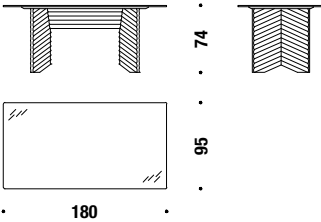

TAUPE

Table Diagonal 180x95 glass top

Tavolo Diagonal 180x95 piano in vetro

2FQ

0,5 m³ 130 Kg

Table Diagonal 240x100 glass top

Tavolo Diagonal 240x100 piano in vetro

2FR

0,7 m³ 175 Kg

Table Vertical 240x100 glass top

Tavolo Vertical 240x100 piano in vetro

2FS

0,5 m³ 160 Kg

Table Vertical 300x100 glass top

Tavolo Vertical 300x100 piano in vetro

2FT

0,6 m³ 200 Kg

Table Diagonal 180x95 marble top

Tavolo Diagonal 180x95 piano in marmo

3FQ

0,6 m³ 160 Kg

Table Diagonal 240x100 marble top

Tavolo Diagonal 240x100 piano in marmo

3FR