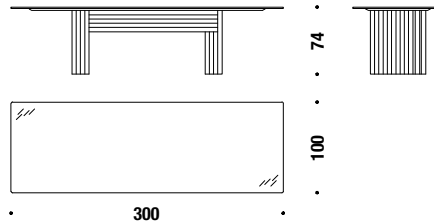

0,7 m³ 175 Kg

Table Vertical 240x100 glass top

Tavolo Vertical 240x100 piano in vetro

2FS

0,5 m³ 160 Kg

Table Vertical 300x100 glass top

Tavolo Vertical 300x100 piano in vetro

2FT

0,6 m³ 200 Kg

Table Diagonal 180x95 marble top

Tavolo Diagonal 180x95 piano in marmo

3FQ

0,6 m³ 160 Kg

Table Diagonal 240x100 marble top

Tavolo Diagonal 240x100 piano in marmo

3FR

0,7 m³ 210 Kg

Table Vertical 240x100 marble top

Tavolo Vertical 240x100 piano in marmo

3FS

0,5 m³ 210 Kg

Table Diagonal 180x95 wooden top

Tavolo Diagonal 180x95 piano in legno

4FQ