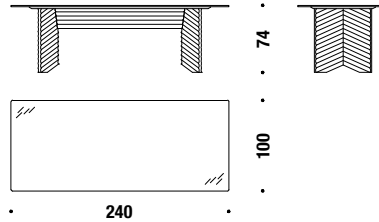

TAUPE

Table Diagonal 180x95 glass top

Tavolo Diagonal 180x95 piano in vetro

2FQ

0,5 m³ 130 Kg

Table Diagonal 240x100 glass top

Tavolo Diagonal 240x100 piano in vetro

2FR

0,7 m³ 175 Kg

Table Vertical 240x100 glass top

Tavolo Vertical 240x100 piano in vetro

2FS

0,5 m³ 160 Kg

Table Vertical 300x100 glass top

Tavolo Vertical 300x100 piano in vetro

2FT

0,6 m³ 200 Kg

Table Diagonal 180x95 marble top

Tavolo Diagonal 180x95 piano in marmo

3FQ

0,6 m³ 160 Kg

Table Diagonal 240x100 marble top

Tavolo Diagonal 240x100 piano in marmo

3FR