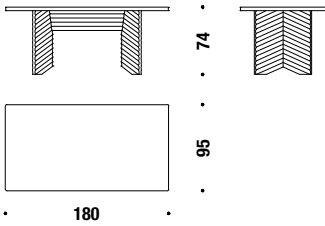

0,6 m³ 200 Kg

Table Diagonal 180x95 marble top

Tavolo Diagonal 180x95 piano in marmo

3FQ

0,6 m³ 160 Kg

Table Diagonal 240x100 marble top

Tavolo Diagonal 240x100 piano in marmo

3FR

0,7 m³ 210 Kg

Table Vertical 240x100 marble top

Tavolo Vertical 240x100 piano in marmo

3FS

0,5 m³ 210 Kg

Table Diagonal 180x95 wooden top

Tavolo Diagonal 180x95 piano in legno

4FQ

0,6 m³ 100 Kg

Table Diagonal 240x100 wooden top

Tavolo Diagonal 240x100 piano in legno

4FR

0,7 m³ 130 Kg

Table Vertical 240x100 wooden top

Tavolo Vertical 240x100 piano in legno

4FS

0,6 m³ 125 Kg

Table Vertical 300x100 wooden top

Tavolo Vertical 300x100 piano in legno

4FT

0,7 m³ 155 Kg