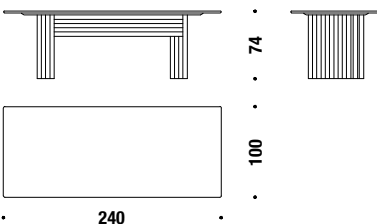

0,7 m³ 175 Kg

Table Vertical 240x100 glass top

Tavolo Vertical 240x100 piano in vetro

2FS

0,5 m³ 160 Kg

Table Vertical 300x100 glass top

Tavolo Vertical 300x100 piano in vetro

2FT

0,6 m³ 200 Kg

Table Diagonal 180x95 marble top

Tavolo Diagonal 180x95 piano in marmo

3FQ

0,6 m³ 160 Kg

Table Diagonal 240x100 marble top

Tavolo Diagonal 240x100 piano in marmo

3FR

0,7 m³ 210 Kg

Table Vertical 240x100 marble top

Tavolo Vertical 240x100 piano in marmo

3FS

0,5 m³ 210 Kg

Table Diagonal 180x95 wooden top

Tavolo Diagonal 180x95 piano in legno

4FQ

0,6 m³ 100 Kg

Table Diagonal 240x100 wooden top

Tavolo Diagonal 240x100 piano in legno

4FR

0,7 m³ 130 Kg

Table Vertical 240x100 wooden top

Tavolo Vertical 240x100 piano in legno

4FS