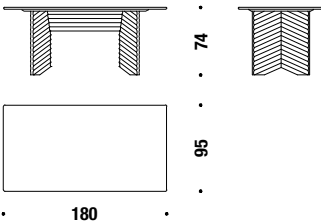

0,7 m³ 175 Kg

Table Vertical 240x100 glass top

Tavolo Vertical 240x100 piano in vetro

2FS

0,5 m³ 160 Kg

Table Vertical 300x100 glass top

Tavolo Vertical 300x100 piano in vetro

2FT

0,6 m³ 200 Kg

Table Diagonal 180x95 marble top

Tavolo Diagonal 180x95 piano in marmo

3FQ

0,6 m³ 160 Kg

Table Diagonal 240x100 marble top

Tavolo Diagonal 240x100 piano in marmo

3FR

0,7 m³ 210 Kg

Table Vertical 240x100 marble top

Tavolo Vertical 240x100 piano in marmo

3FS

0,5 m³ 210 Kg

Table Diagonal 180x95 wooden top

Tavolo Diagonal 180x95 piano in legno

4FQ