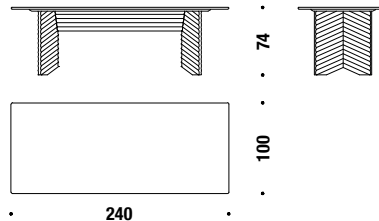

0,6 m³ 200 Kg

Table Diagonal 180x95 marble top

Tavolo Diagonal 180x95 piano in marmo

3FQ

0,6 m³ 160 Kg

Table Diagonal 240x100 marble top

Tavolo Diagonal 240x100 piano in marmo

3FR

0,7 m³ 210 Kg

Table Vertical 240x100 marble top

Tavolo Vertical 240x100 piano in marmo

3FS

0,5 m³ 210 Kg

Table Diagonal 180x95 wooden top

Tavolo Diagonal 180x95 piano in legno

4FQ

0,6 m³ 100 Kg

Table Diagonal 240x100 wooden top

Tavolo Diagonal 240x100 piano in legno

4FR

0,7 m³ 130 Kg

Table Vertical 240x100 wooden top

Tavolo Vertical 240x100 piano in legno

4FS