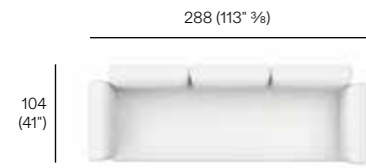

Mamba Sofa Suggested Composition

Design Rodolfo Dordoni

Technical Information

MAMBA

MAIN SUGGESTED COMPOSITION

MAMBA SOFA COMPOSITION

1 x MAMBA 004 module (240×80 cm)
5 x MAMBA 010 backrest (80×24 h.56 cm)