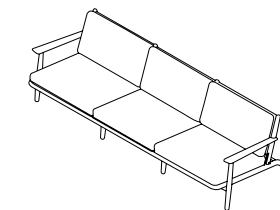

Levante 103 Sofa

Design Piero Lissoni

Technical Information

With LEVANTE, Piero Lissoni skilfully reinterpretes a complete outdoor collection encompassing different types of elements, all make for a complete set with graceful lines and timeless allure, where teak, the greatest wood for outdoor furniture, and stainless steel unite in stylish functionality. Though reminiscent of a certain classic type of outdoor furniture, the LEVANTE collection is also highly contemporary. The styling is not only reassuring for those seeking a classic look, but also meets the requirements of those looking for furniture designed for the typical settings and environments of today's world. The entire LEVANTE collection is the ideal solution for anyone looking for comfort, whether entertaining in company or relaxing in private and has all the qualities to permit living in harmony with the surrounding landscape.

TECHNICAL INFORMATION

DESCRIPTION
Sofa for outdoor use.

STRUCTURE
Teak wood

WEIGHT
Structure 33 kg

STORAGE COVER
Available.

DIMENSION
L 277 × P 68 × H 31 cm
W 109" $\frac{1}{8}$ × D 40" $\frac{3}{8}$ × H 28" $\frac{1}{2}$

Materials

STRUCTURE

Teak