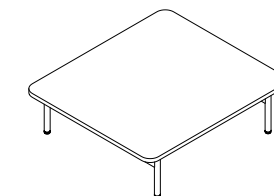

Estendo 090 Coffee Table

Design Luca Pevero

Technical Information

Its linear design and extensible modularity promote the flexibility of an elegant, highly functional sofa. ESTENDO is a new line of seating. In all simplicity, it unites straight lines and curves thanks to disappearing joints in the aluminium frame that holds the cushions. The seats of the armchair and sofa are welcoming and commodious. Modules with or without armrests are available in different configurations, including corner elements. A very comfortable set that adapts to the space and extends harmoniously.

TECHNICAL INFORMATION

DESCRIPTION
Coffee table for outdoor use.

STRUCTURE
Powder coated aluminium.

TOP
Gres or stone.

WEIGHT

Structure + gres top	21 kg
Structure + stone top	38 kg

STORAGE COVER
Available.

DIMENSION
L 75 x P 85 x H 24 cm
W 29"½ x D 33"½ x H 9"¾