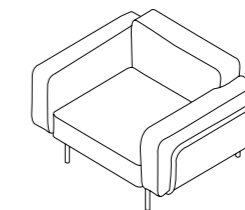

Estendo 001 One Seater Sofa

Design Luca Pevero

Technical Information

Its linear design and extensible modularity promote the flexibility of an elegant, highly functional sofa. ESTENDO is a new line of seating. In all simplicity, it unites straight lines and curves thanks to disappearing joints in the aluminium frame that holds the cushions. The seats of the armchair and sofa are welcoming and commodious. Modules with or without armrests are available in different configurations, including corner elements. A very comfortable set that adapts to the space and extends harmoniously.

TECHNICAL INFORMATION

DESCRIPTION
Sofa for outdoor use.

STRUCTURE
Powder coated aluminium; slats in polypropylene reinforced with fibreglass.

STORAGE COVER
Available.

WEIGHT
Structure 9 kg

STORAGE COVER
Available.

DIMENSION

L 111 × P 84 × H 72 cm
H seat 37 cm

W 44" × D 33"¼ × H 28"¾
H seat 14" ½

Materials

METAL