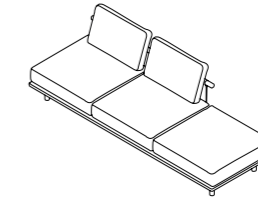

003 + 212 DX SOFA

W 285 × D 100 × H 66 cm
Seat H with cushion 22 + 18 cm

W 112" 1/4 × D 39" 1/4 × H 26" Seat H
with cushion 8" 5/8 + 7" 1/8