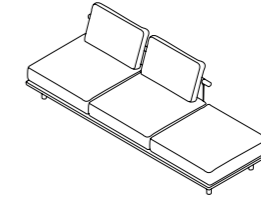

003 + 012 DX SOFA

W 285 x D 100 x H 66 cm
Seat H with cushion 22 + 18 cm

W 112" 1/4 x D 39" 1/4 x H 26"
Seat H with cushion 8" 5/8 + 7" 1/8