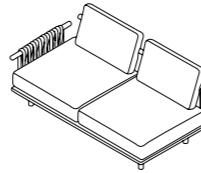

## 002 + 212 + 211 DX SOFA

W 195 × D 100 × H 66 cm  
Seat H with cushion 22 + 18 cm

W 76" 3/4 × D 39" 1/4 × H 26" Seat H  
with cushion 8" 5/8 + 7" 1/8