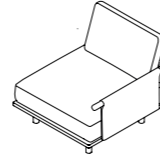

001 + 011 (x2) SX SOFA

W 100 x D 100 x H 66 cm
Seat H with cushion 22 + 18 cm

W 39" 1/4 x D 39" 1/4 x H 26"
Seat H with cushion 8" 5/8 + 7" 1/8