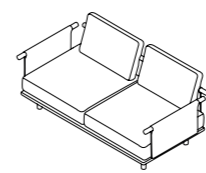

002 + 012 + 011 (x2) SOFA

W 200 x D 100 x H 66 cm
Seat H with cushion 22 + 18 cm

W 78" 3/4 x D 39" 1/4 x H 26"
Seat H with cushion 8" 5/8 + 7" 1/8