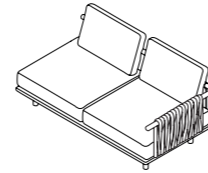

002 + 212 + 211 SX SOFA

W 195 × D 100 × H 66 cm
Seat H with cushion 22 + 18 cm

W 76" 3/4 × D 39" 1/4 × H 26" Seat H
with cushion 8" 5/8 + 7" 1/8