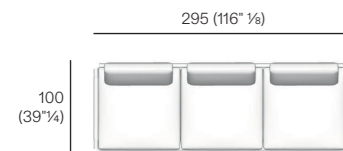

Eden Sofa Suggested Composition

Design Rodolfo Dordoni

Technical Information

EDEN

MAIN SUGGESTED COMPOSITION

EDEN SOFA COMPOSITION

- 1 x EDEN 003 module (285×95 cm)
- 3 x cushion EDEN seat
- 1 x EDEN 013 backrest (273×5 cm)
- 2 x EDEN 011 backrest (91×5 cm)
- 3 x cushion EDEN back