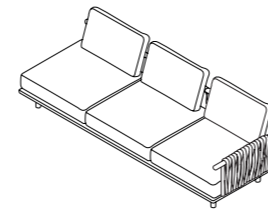

003 + 213 + 211 SX SOFA

W 290 × D 100 × H 66 cm
Seat H with cushion 22 + 18 cm

W 114" 1/4 × D 39" 1/4 × H 26" Seat H
with cushion 8" 5/8 + 7" 1/8