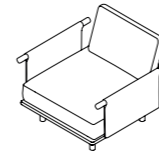

001 + 011 (x3) SOFA SOFA

W 100 x D 100 x H 66 cm
Seat H with cushion 22 + 18 cm

W 39" 1/4 x D 39" 1/4 x H 26"
Seat H with cushion 8" 5/8 + 7" 1/8