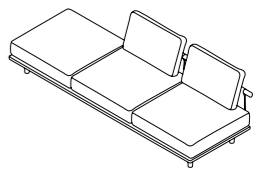

003 + 012 DX SOFA

W 285 x D 100 x H 66 cm
Seat H with cushion 22 + 18 cm

W 112" 1/4 x D 39" 1/4 x H 26"
Seat H with cushion 8" 5/8 + 7" 1/8