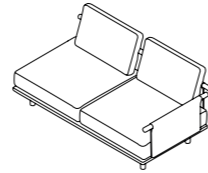

002 + 012 + 011 SX SOFA

W 195 x D 100 x H 66 cm
Seat H with cushion 22 + 18 cm

W 76" 3/4 x D 39" 1/4 x H 26"
Seat H with cushion 8" 5/8 + 7" 1/8