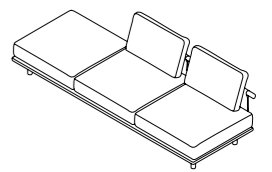

003 + 212 DX SOFA

W 285 × D 100 × H 66 cm
Seat H with cushion 22 + 18 cm

W 112" 1/4 × D 39" 1/4 × H 26" Seat H
with cushion 8" 5/8 + 7" 1/8