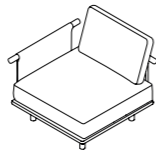

001 + 011 (x2) DX SOFA

W 100 x D 100 x H 66 cm
Seat H with cushion 22 + 18 cm

W 39" 1/4 x D 39" 1/4 x H 26"
Seat H with cushion 8" 5/8 + 7" 1/8