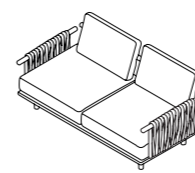

002 + 212 + 211 (x2) SOFA

W 200 × D 100 × H 66 cm
Seat H with cushion 22 + 18 cm

W 78" 3/4 × D 39" 1/4 × H 26" Seat H
with cushion 8" 5/8 + 7" 1/8