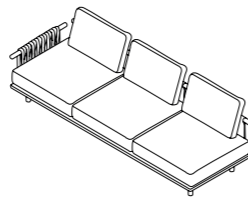

003 + 213 + 211 DX SOFA

W 290 × D 100 × H 66 cm
Seat H with cushion 22 + 18 cm

W 114" 1/4 × D 39" 1/4 × H 26" Seat H
with cushion 8" 5/8 + 7" 1/8