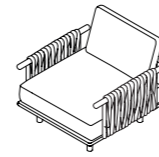

001 + 011 (x3) SOFA SOFA

W 100 × D 100 × H 66 cm
Seat H with cushion 22 + 18 cm

W 39" 1/4 × D 39" 1/4 × H 26" Seat H
with cushion 8" 5/8 + 7" 1/8