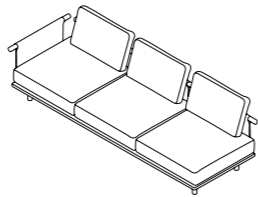

003 + 013 + 011 DX SOFA

W 290 x D 100 x H 66 cm
Seat H with cushion 22 + 18 cm

W 114" 1/4 x D 39" 1/4 x H 26"
Seat H with cushion 8" 5/8 + 7" 1/8