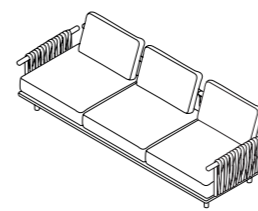

003 + 213 + 211 (x2) SOFA

W 295 × D 100 × H 66 cm
Seat H with cushion 22 + 18 cm

W 116" 1/8 × D 39" 1/4 × H 26" Seat H
with cushion 8" 5/8 + 7" 1/8