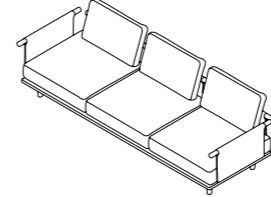

003 + 013 + 011 (x2) SOFA

W 295 x D 100 x H 66 cm
Seat H with cushion 22 + 18 cm

W 116" 1/8 x D 39" 1/4 x H 26"
Seat H with cushion 8" 5/8 + 7" 1/8