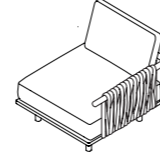

001 + 011 (x2) SX SOFA

W 100 × D 100 × H 66 cm
Seat H with cushion 22 + 18 cm

W 39" 1/4 × D 39" 1/4 × H 26" Seat H
with cushion 8" 5/8 + 7" 1/8