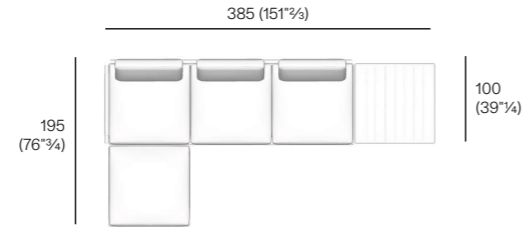

EDEN SOFA COMPOSITION

- 2 x EDEN 002 module (190×95 cm)
- 4 x cushion EDEN seat
- 1 x EDEN 213 backrest (273×5 cm)
- 1 x EDEN 211 backrest (91×5 cm)
- 3 x cushion EDEN back
- 1 x EDEN 020 coffee table (95×95 cm)