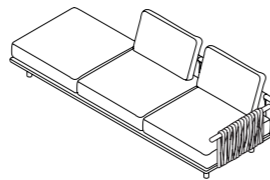

003 + 212 + 211 SX SOFA

W 290 × D 100 × H 66 cm
Seat H with cushion 22 + 18 cm

W 114" 1/4 × D 39" 1/4 × H 26" Seat H
with cushion 8" 5/8 + 7" 1/8