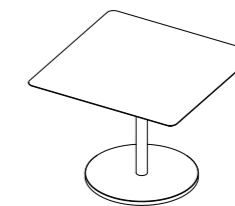

Button 603 Low Table

Design Roda Studio

Technical Information

A bistro table with a round or square top, declined in different sizes, light and transversal: this is **BUTTON**, a passe-par-tout able of furnishing with taste and discretion a small metropolitan balcony as well as a large terrace of a restaurant by the sea. This smart collection of outdoor dining tables is also completed by the versatile side table with round base and top.

TECHNICAL INFORMATION

DESCRIPTION

Low table for outdoor use.

STRUCTURE

Powder coated aluminium.

TOP

powder coated aluminium.

WEIGHT

Structure + metal top 34 kg

DIMENSION

L 90 x P 90 x H 67 cm

W 35³/₈ x D 35³/₈ x H 26³/₈

Materials

METAL