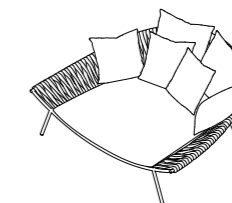

Arena 001 daybed

Design Gordon Guillaumier

Technical Information

Halfway between a large garden lounger and a designer outdoor sofa, ARENA opens a new chapter within RODA universe. Designed by Gordon Guillaumier, the range is currently represented by a single element of outdoor furniture, an "eye catcher" that not only satisfies your eyesight, but also the need to have a "hybrid" seat with great comfort, where you can relax, take sun, read a book in an informal and casual way, a unique product of great personality that finds space both in the garden living room or matches the poolside furniture.

TECHNICAL INFORMATION

DESCRIPTION
Daybed for outdoor use.

STRUCTURE
Powder coated stainless steel.

PADDED BELT
Polyester or 100% acrylic recycled

CUSHIONS
Standard or hydro draining.

WEIGHT
Structure 52 kg
Cushions (seat) 8 kg

STORAGE COVER
Available.

DIMENSION
L 203 × P 168 × H 81 cm
H seat 40 cm
W 79³/₄ × D 66¹/₄ × H 31³/₄
H seat 15³/₄

Materials

METAL

Smoke

PADDED BELT

Grey sand

Grey blue