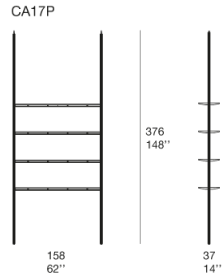

CA17QP
bookshelf