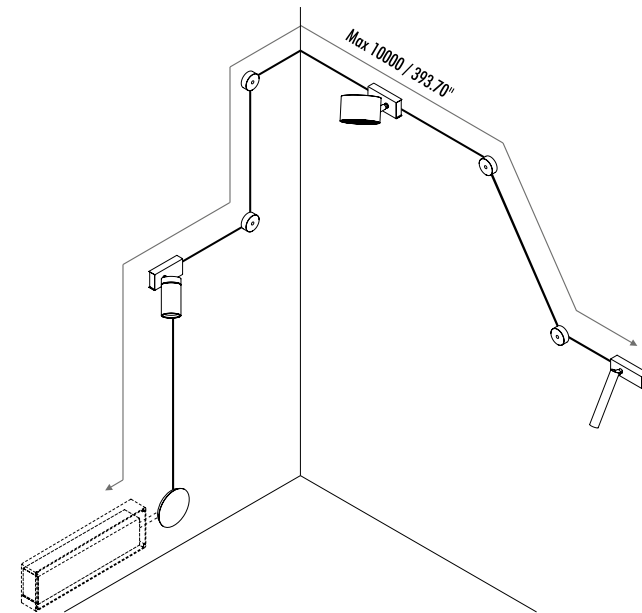

REMOTE POWER SUPPLY KIT

The sizes are expressed in millimeters / inches.

COMPULSORY POWER SUPPLY KIT FOR ENDLESS ON/OFF SYSTEM AND CASAMBI

1A0260303.00.00	MATT WHITE - ON/OFF	POWER SUPPLY KIT WITH PLUG INPUT 120 V - 60 Hz - OUTPUT 48 V DC - 90 W	
1A0260403.00.00	MATT BLACK - ON/OFF		

1A1020303.00.00	MATT WHITE - ON/OFF	WALL - CEILING ROSE - REMOTE KIT INPUT 120 V - 60 Hz - OUTPUT 48 V DC - 90 W - IP20	
1A1020403.00.00	MATT BLACK - ON/OFF		

COMPULSORY POWER SUPPLY KIT FOR ENDLESS DIMMABLE SYSTEM

1A1800303.00.06	MATT WHITE	POWER SUPPLY KIT WITH PLUG - DIMMER INPUT 120 V - 60 Hz - OUTPUT 48 V DC - 90 W	
1A1800403.00.06	MATT BLACK		

1A1810303.00.07	MATT WHITE - DIM	WALL - CEILING ROSE - REMOTE KIT INPUT 120 V - 60 Hz - OUTPUT 48 V DC - 90 W - IP20 DALI - PUSH - 0/1-10 V DIMMABLE	
1A1810403.00.07	MATT BLACK - DIM