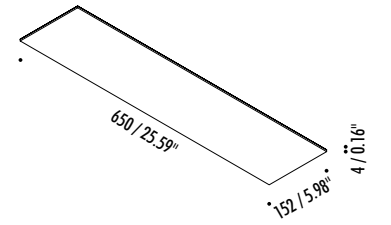

The sizes are expressed in millimeters / inches.

DESIGN MICHELE GROPPI - 2022  
WALL LAMP - METAL - MIRROR

REFLEX

1A0850403.27.40	STANDARD - 2700K - ENDLESS	48 V DC - 23 W LED
1A0850403.30.40	STANDARD - 3000K - ENDLESS	2700K - 2158 lm - CRI > 90 / 3000K - 2320 lm - CRI > 90
		MIRROR TOP (DOWN) WITH BLACK BACK SIDE (UP)
		COMPULSORY ENDLESS POWER SUPPLY KIT NOT INCLUDED

POWER SUPPLY KIT WITH PLUG

WALL AND CEILING ROSE KIT

REMOTE POWER SUPPLY KIT

The sizes are expressed in millimeters / inches.

1A3470300.00.00	MATT WHITE - 5 m	ENDLESS - MAX 150 W - MAX 48 V DC - MAX 4 A	
1A3470400.00.00	MATT BLACK - 5 m		
1A0050300.00.00	MATT WHITE - 10 m		
1A0050400.00.00	MATT BLACK - 10 m		