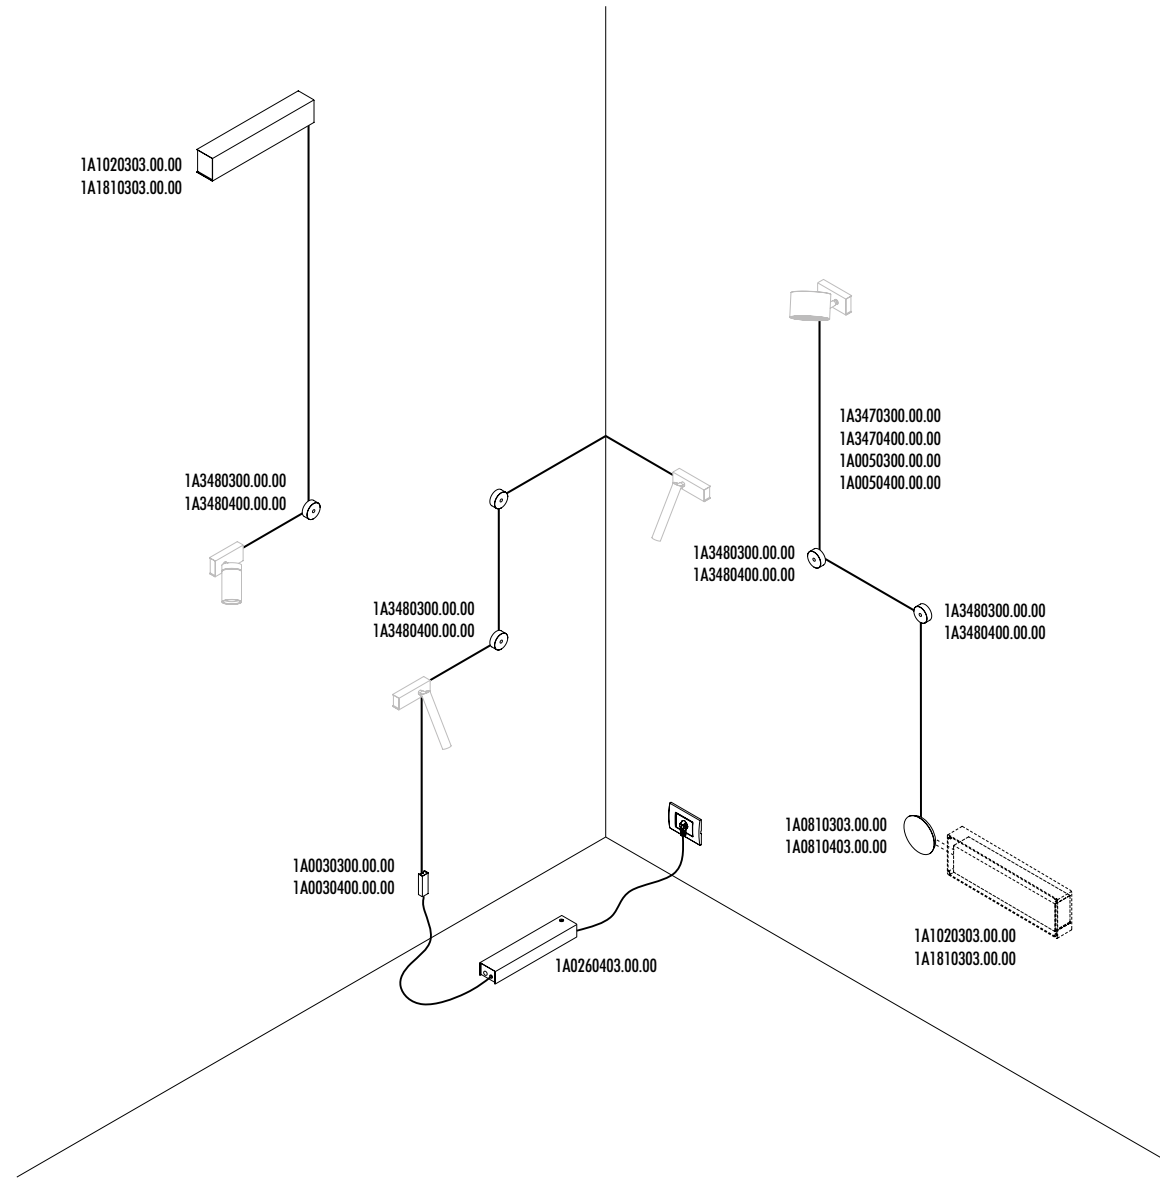

The sizes are expressed in millimeters / inches.

DESIGN MICHELE GROPPI - 2022  
WALL LAMP - METAL - MIRROR

REFLEX

1A0850403.27.40	STANDARD - 2700K - ENDLESS	48 V DC - 23 W LED
1A0850403.30.40	STANDARD - 3000K - ENDLESS	2700K - 2158 lm - CRI > 90 / 3000K - 2320 lm - CRI > 90
		MIRROR TOP (DOWN) WITH BLACK BACK SIDE (UP)
		COMPULSORY ENDLESS POWER SUPPLY KIT NOT INCLUDED

POWER SUPPLY KIT WITH PLUG

WALL AND CEILING ROSE KIT

REMOTE POWER SUPPLY KIT

The sizes are expressed in millimeters / inches.

1A3470300.00.00	MATT WHITE - 5 m	ENDLESS - MAX 150 W - MAX 48 V DC - MAX 4 A	
1A3470400.00.00	MATT BLACK - 5 m		
1A0050300.00.00	MATT WHITE - 10 m		
1A0050400.00.00	MATT BLACK - 10 m		

1A0370000.00.00	STANDARD	FIXING ROUGH WALLS KIT - 2,5 m	
-----------------	----------	--------------------------------	--

1A3480300.00.00	MATT WHITE	TERMINAL BOX WITH 2 TERMINALS INCLUDED	
1A3480400.00.00	MATT BLACK		