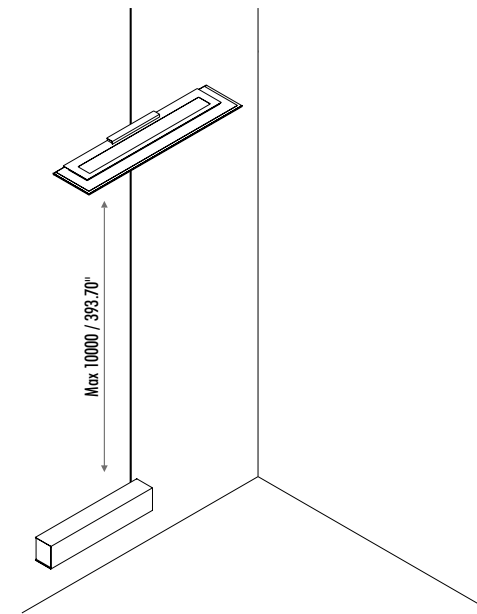

The sizes are expressed in millimeters / inches.

DESIGN MICHELE GROPPI - 2022  
WALL LAMP - METAL - MIRROR

REFLEX

1A0850403.27.40	STANDARD - 2700K - ENDLESS	48 V DC - 23 W LED
1A0850403.30.40	STANDARD - 3000K - ENDLESS	2700K - 2158 lm - CRI > 90 / 3000K - 2320 lm - CRI > 90
		MIRROR TOP (DOWN) WITH BLACK BACK SIDE (UP)
		COMPULSORY ENDLESS POWER SUPPLY KIT NOT INCLUDED

POWER SUPPLY KIT WITH PLUG

WALL AND CEILING ROSE KIT

REMOTE POWER SUPPLY KIT

The sizes are expressed in millimeters / inches.

1A3470300.00.00	MATT WHITE - 5 m	ENDLESS - MAX 150 W - MAX 48 V DC - MAX 4 A	
1A3470400.00.00	MATT BLACK - 5 m		
1A0050300.00.00	MATT WHITE - 10 m		
1A0050400.00.00	MATT BLACK - 10 m		