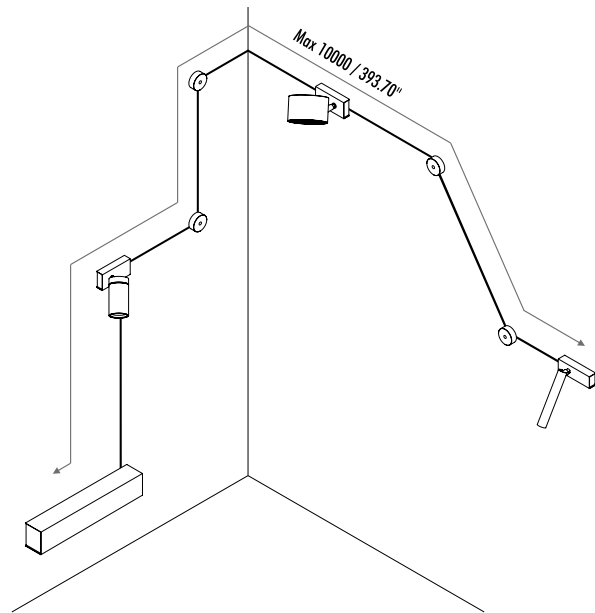

The sizes are expressed in millimeters / inches.

COMPULSORY POWER SUPPLY KIT FOR ENDLESS ON/OFF SYSTEM AND CASAMBI

1A0260303.00.00	MATT WHITE - ON/OFF	POWER SUPPLY KIT WITH PLUG INPUT 120 V - 60 Hz - OUTPUT 48 V DC - 90 W	
1A0260403.00.00	MATT BLACK - ON/OFF		

1A1020303.00.00	MATT WHITE - ON/OFF	WALL - CEILING ROSE - REMOTE KIT INPUT 120 V - 60 Hz - OUTPUT 48 V DC - 90 W - IP20	
1A1020403.00.00	MATT BLACK - ON/OFF		

COMPULSORY POWER SUPPLY KIT FOR ENDLESS DIMMABLE SYSTEM

1A1800303.00.06	MATT WHITE	POWER SUPPLY KIT WITH PLUG - DIMMER INPUT 120 V - 60 Hz - OUTPUT 48 V DC - 90 W	
1A1800403.00.06	MATT BLACK		

1A1810303.00.07	MATT WHITE - DIM	WALL - CEILING ROSE - REMOTE KIT INPUT 120 V - 60 Hz - OUTPUT 48 V DC - 90 W - IP20 DALI - PUSH - 0/1-10 V DIMMABLE	
1A1810403.00.07	MATT BLACK - DIM