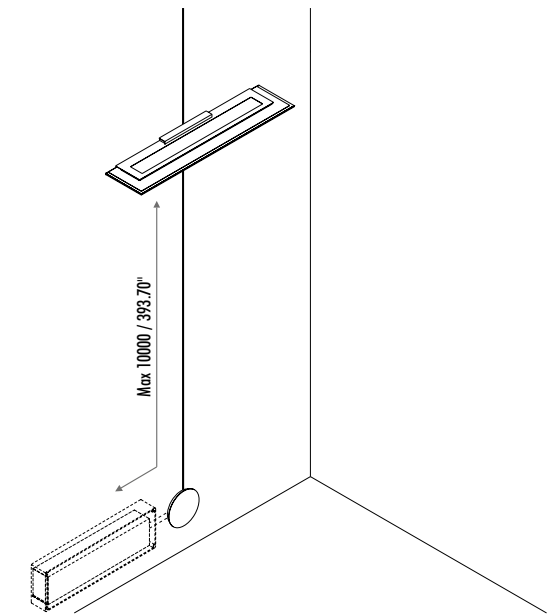

The sizes are expressed in millimeters / inches.

DESIGN MICHELE GROPPI - 2022  
WALL LAMP - METAL - MIRROR

REFLEX

1A0850403.27.40	STANDARD - 2700K - ENDLESS	48 V DC - 23 W LED
1A0850403.30.40	STANDARD - 3000K - ENDLESS	2700K - 2158 lm - CRI > 90 / 3000K - 2320 lm - CRI > 90
		MIRROR TOP (DOWN) WITH BLACK BACK SIDE (UP)
		COMPULSORY ENDLESS POWER SUPPLY KIT NOT INCLUDED

POWER SUPPLY KIT WITH PLUG

WALL AND CEILING ROSE KIT

REMOTE POWER SUPPLY KIT

The sizes are expressed in millimeters / inches.

1A3470300.00.00	MATT WHITE - 5 m	ENDLESS - MAX 150 W - MAX 48 V DC - MAX 4 A	
1A3470400.00.00	MATT BLACK - 5 m		
1A0050300.00.00	MATT WHITE - 10 m		
1A0050400.00.00	MATT BLACK - 10 m		

1A0370000.00.00	STANDARD	FIXING ROUGH WALLS KIT - 2,5 m	
-----------------	----------	--------------------------------	--

1A3480300.00.00	MATT WHITE	TERMINAL BOX WITH 2 TERMINALS INCLUDED	
1A3480400.00.00	MATT BLACK		