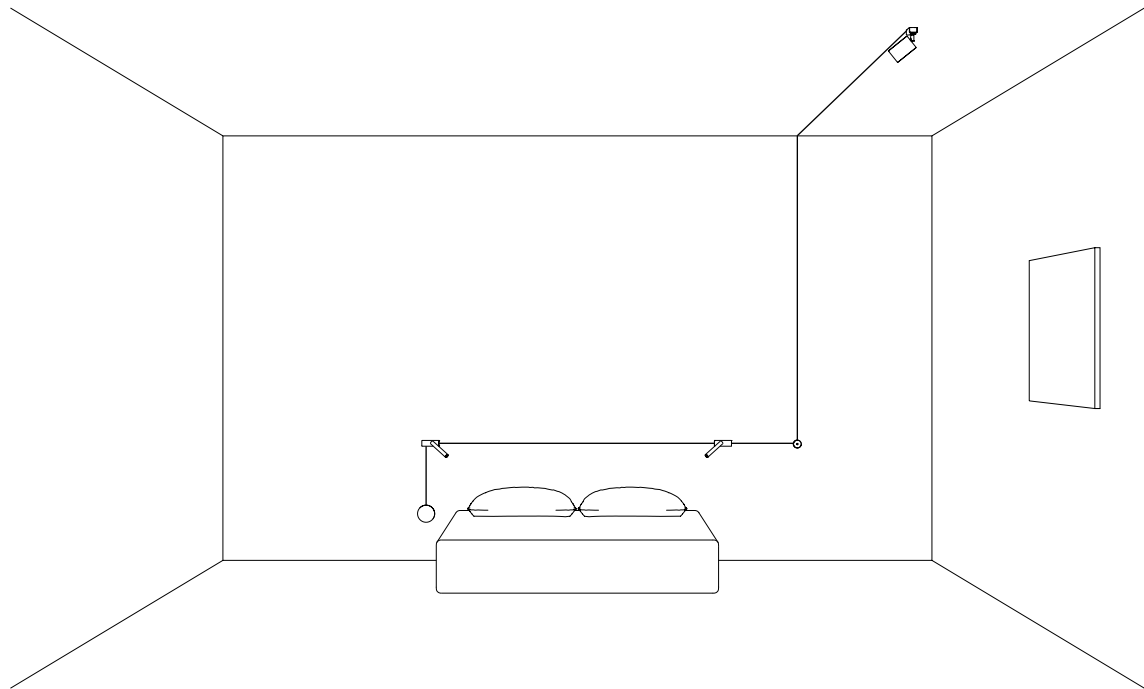

LAYOUT EXAMPLES

48 V POWER SUPPLY KIT: ABSORPTION MAX 1,875 A / ENDLESS: MAX 10 METERS LENGHT FROM POWER SUPPLY KIT

2	MIRA	2 x 0,16 A
1	SPOT	0,34 A
TOT		0,66 A