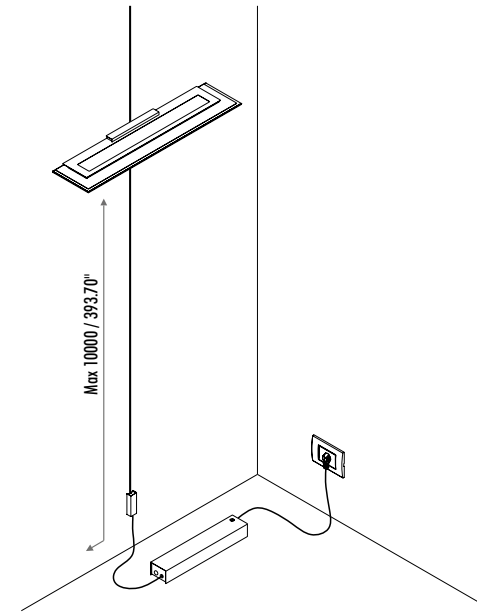

The sizes are expressed in millimeters / inches.

DESIGN MICHELE GROPPI - 2022  
WALL LAMP - METAL - MIRROR

REFLEX

1A0850403.27.40	STANDARD - 2700K - ENDLESS	48 V DC - 23 W LED
1A0850403.30.40	STANDARD - 3000K - ENDLESS	2700K - 2158 lm - CRI > 90 / 3000K - 2320 lm - CRI > 90
		MIRROR TOP (DOWN) WITH BLACK BACK SIDE (UP)
		COMPULSORY ENDLESS POWER SUPPLY KIT NOT INCLUDED

POWER SUPPLY KIT WITH PLUG

WALL AND CEILING ROSE KIT

REMOTE POWER SUPPLY KIT

The sizes are expressed in millimeters / inches.

1A3470300.00.00	MATT WHITE - 5 m	ENDLESS - MAX 150 W - MAX 48 V DC - MAX 4 A	
1A3470400.00.00	MATT BLACK - 5 m		
1A0050300.00.00	MATT WHITE - 10 m		
1A0050400.00.00	MATT BLACK - 10 m		

1A0370000.00.00	STANDARD	FIXING ROUGH WALLS KIT - 2,5 m	
-----------------	----------	--------------------------------	--

1A3480300.00.00	MATT WHITE	TERMINAL BOX WITH 2 TERMINALS INCLUDED	
1A3480400.00.00	MATT BLACK		