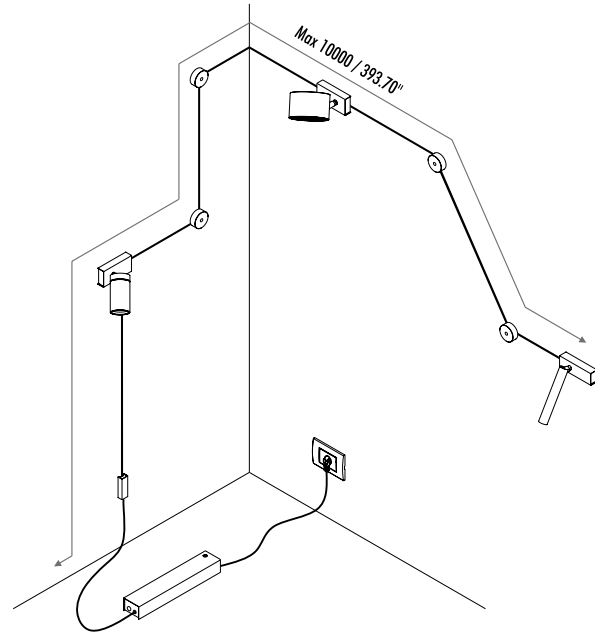

WALL AND CEILING ROSE KIT