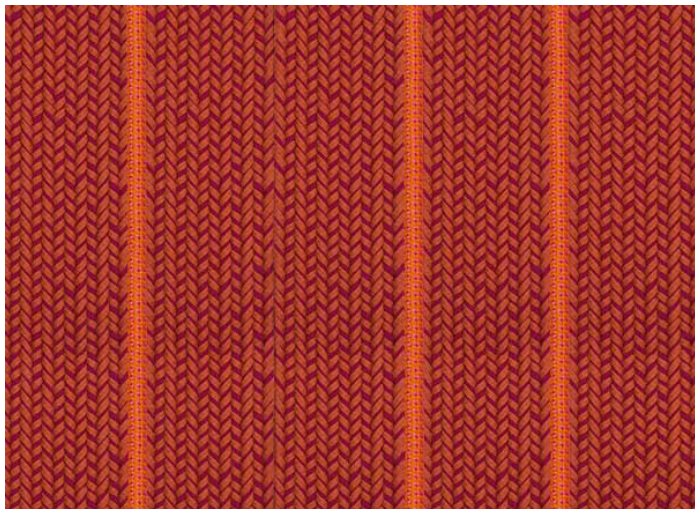

5. R660315 / T0315