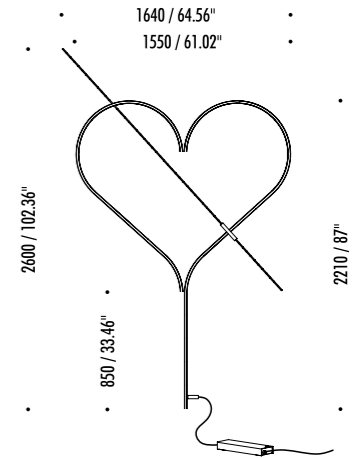

The sizes are expressed in millimeters / inches.

DESIGN DAVIDE GROPPI - 2019  
WALL LAMP - ABS - METAL

RAIL

DRIVER

19810003	STANDARD	24 V DC - 22 W LED - 3000K - 2000 lm - CRI > 90 HEART CONFIGURATION INCLUDES POWER SUPPLY KIT WITH PLUG INPUT 100-240 V - 50/60 Hz DIMMER