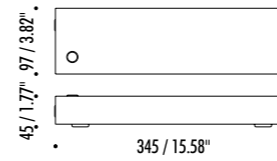

The sizes are expressed in millimeters / inches.

DESIGN DAVIDE GROPPI - 2019  
WALL LAMP - ABS - METAL

RAIL

DRIVER

19810003	STANDARD	24 V DC - 22 W LED - 3000K - 2000 lm - CRI > 90 HEART CONFIGURATION INCLUDES POWER SUPPLY KIT WITH PLUG INPUT 100-240 V - 50/60 Hz DIMMER