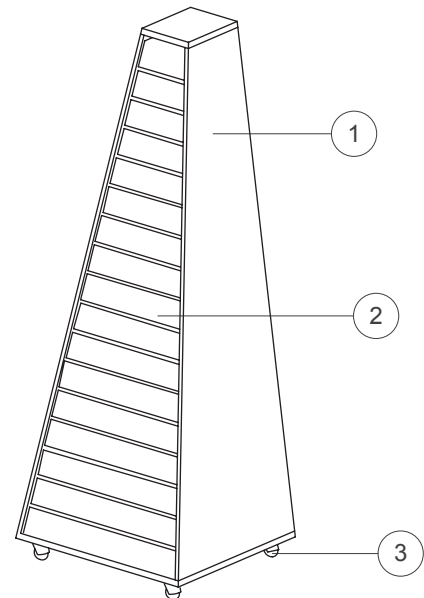

PYRAMID

Shiro Kuramata

cappellini

Chest of drawers on castors. Pyramid-shaped structure in transparent acrylic resin, 17 drawers in black acrylic resin; available in different dimensions.

Materials used_

Structure:

1. Plates in transparent methacrylate

Drawers:

2. Plates in black acrylic
(17 drawers of different sizes)

Feet:

3. Castors with black rubber cover chrome

Dimensions_

PC_16

183

72"

70

27 1/2"

60

23 3/4"